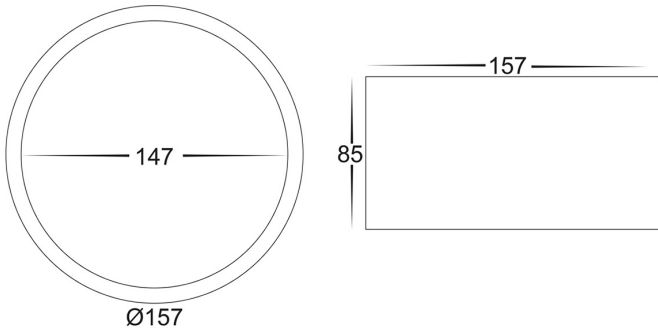

Nella 18w LED Round Surface Mounted Downlights

PRODUCT SPECIFICATIONS

Name: Nella

Material: Aluminium + Glass

Colour: Black or White

IP Rating: IP54

Lamp Base: Built in LED

CRI: ≥80

Wiring: Parallel

Dimmable: Yes

Warranty: 2 years replacement**

HV5805T-BLK

HV5805T-WHT

PART NUMBER	COLOUR TEMP	LUMENS*	INPUT VOLTAGE	BEAM ANGLE	INCLUDED GLOBES
HV5805T-BLK	3000K	1440lm	240v	120°	Built in 18w LED
	4000K	1540lm			
HV5805T-WHT	5500K	1620lm			