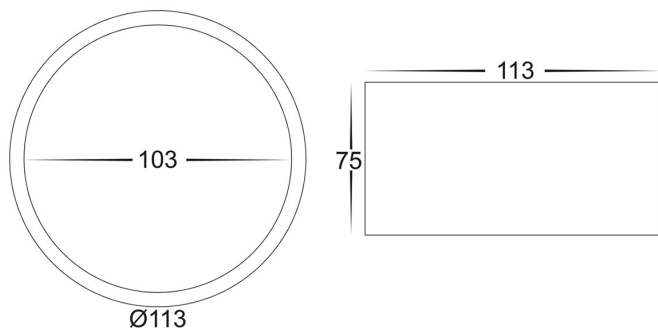

Nella 12w LED Round Surface Mounted Downlights

PRODUCT SPECIFICATIONS

Name: Nella

Material: Aluminium + Glass

Colour: Black or White

IP Rating: IP54

Lamp Base: TRI Colour LED

CRI: ≥80

Wiring: Parallel

Dimmable: Yes

Warranty: 2 years replacement**

HV5803T-BLK

HV5803T-WHT

PART NUMBER	COLOUR TEMP	LUMENS*	INPUT VOLTAGE	BEAM ANGLE	INCLUDED GLOBES
HV5803T-BLK	3000K	960lm	240v	120°	Built in 12w LED
	4000K	1020lm			
HV5803T-WHT	5500K	1080lm			