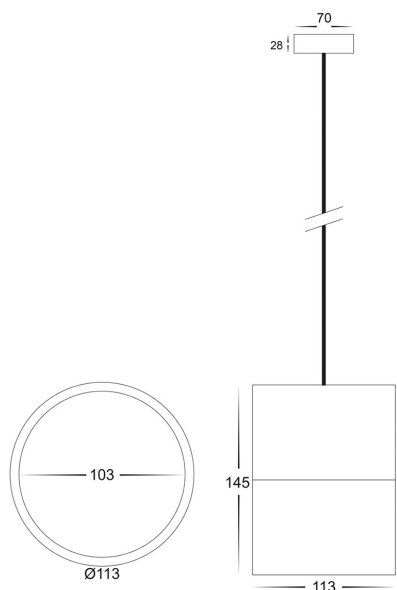

PRODUCT SPECIFICATIONS

Name: Nella

Material: Aluminium + Glass

Colour: Black or White

Cable Length: 1300mm

IP Rating: IP20

Lamp Base: Built in LED

CRI: ≥80

Wiring: Parallel

Dimmable: Yes

Warranty: 2 years replacement**

PART NUMBER	COLOUR TEMP	LUMENS*	INPUT VOLTAGE	BEAM ANGLE	INCLUDED GLOBES
HV5803T-BLK-P	3000K	960lm	240v	120°	Built in 12w LED
	4000K	1020lm			
HV5803T-WHT-P	5500K	1080lm			