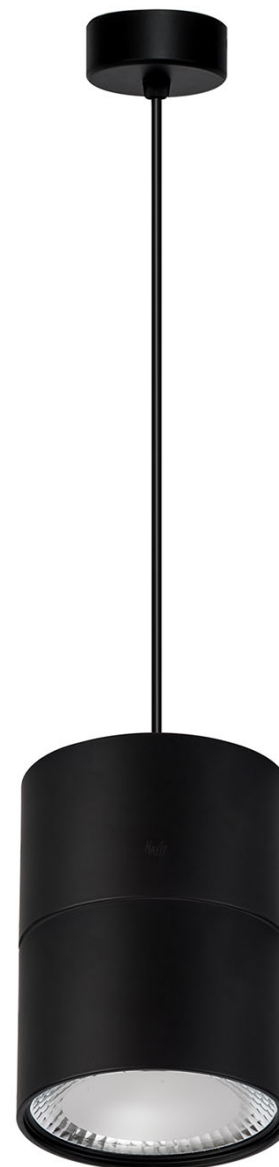

PRODUCT SPECIFICATIONS

Name: Nella

Material: Aluminium + Glass

Colour: Black or White

Cable Length: 1300mm

IP Rating: IP20

Lamp Base: Built in LED

CRI: ≥80

Wiring: Parallel

Dimmable: Yes

Warranty: 2 years replacement**

PART NUMBER	COLOUR TEMP	LUMENS*	INPUT VOLTAGE	BEAM ANGLE	INCLUDED GLOBES
HV5803T-BLK-P	3000K	960lm	240v	120°	Built in 12w LED
	4000K	1020lm			
HV5803T-WHT-P	5500K	1080lm			