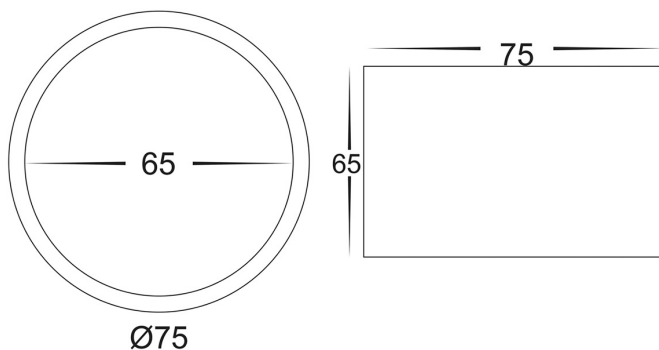

## PRODUCT SPECIFICATIONS

**Name:** Nella

**Material:** Aluminium + Glass

**Colour:** Black or White

**IP Rating:** IP54

**Lamp Base:** Built in TRI Colour LED

**CRI:** ≥80

**Wiring:** Parallel

**Dimmable:** Yes

**Warranty:** 2 years replacement\*\*

HV5802T-BLK

HV5802T-WHT

PART NUMBER	COLOUR TEMP	LUMENS*	INPUT VOLTAGE	BEAM ANGLE	INCLUDED GLOBES
HV5802T-BLK	3000K	630lm	240v	120°	Built in 7w LED
	4000K	595lm			
HV5802T-WHT	5500K	560lm			