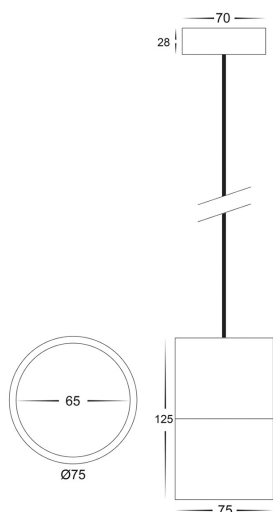

## PRODUCT SPECIFICATIONS

**Name:** Nella

**Material:** Aluminium + glass

**Colour:** Black or White

**Cable length:** 1300mm

**IP Rating:** IP20

**Lamp Base:** Built in LED

**CRI:** ≥80

**Wiring:** Parallel

**Dimmable:** Yes

**Warranty:** 2 years replacement\*\*

PART NUMBER	COLOUR TEMP	LUMENS*	INPUT VOLTAGE	BEAM ANGLE	INCLUDED GLOBES
HV5802T-BLK-P	3000K	560lm 595lm 630lm	240v	120°	Built in 7w LED
HV5802W-WHT-P	4000K				
	5500K				