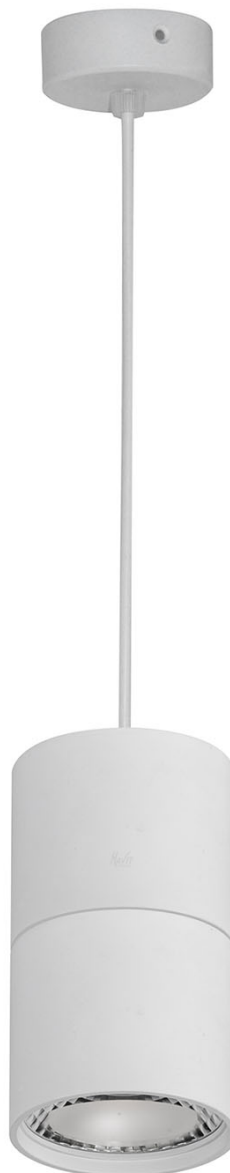

## PRODUCT SPECIFICATIONS

**Name:** Nella

**Material:** Aluminium + glass

**Colour:** Black or White

**Cable length:** 1300mm

**IP Rating:** IP20

**Lamp Base:** Built in LED

**CRI:** ≥80

**Wiring:** Parallel

**Dimmable:** Yes

**Warranty:** 2 years replacement\*\*

PART NUMBER	COLOUR TEMP	LUMENS*	INPUT VOLTAGE	BEAM ANGLE	INCLUDED GLOBES
HV5802T-BLK-P	3000K	560lm 595lm 630lm	240v	120°	Built in 7w LED
HV5802W-WHT-P	4000K				
	5500K				