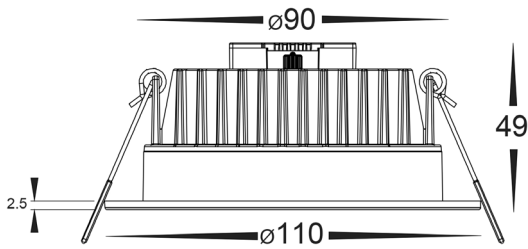

Ora Fixed Semi Deep Downlight

PRODUCT SPECIFICATIONS

Name	Ora
Material	Aluminium
Colour	Black or White
IP Rating	IP54
Lamp Base	Built in LED
Cut Out	90mm
CRI	> 90+
IC-4 Rated	Yes
Dimmable	Yes - Triac
Warranty	2 Years Replacement

COLOUR TEMP

IP RATING

APPROVAL

DIMENSIONS

ø90mm Cut Out

IMAGE	PART NUMBER	COLOUR TEMP	LUMENS	INPUT VOLTAGE	BEAM ANGLE	INCLUDED LED
	HV5531T-BLK	2700k 3000K 4000K 5000k 5500K	952lm 973lm 1072lm 1019lm 1135lm	240v AC Supplied with Flex & Plug	40°	Five Colour 13w Built in LED
	HV5531T-WHT	2700k 3000K 4000K 5000k 5500K	952lm 973lm 1072lm 1019lm 1135lm	240v AC Supplied with Flex & Plug	40°	Five Colour 13w Built in LED