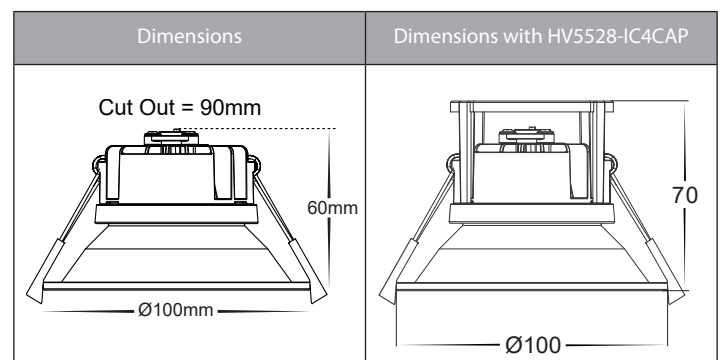

Shown with HV5528-IC4CAP

Product Ordering

Image	Part Number	Colour Temp	Lumens	Input Voltage	Beam Angle	Included LED	Barcode
	HV5528D2W-BLK	1800k-3000k	685lm	240v AC Supplied with Flex & Plug	90°	Dim to Warm 9w Built in LED	9350418017819
	HV5528D2W-WHT	1800k-3000k	685lm	240v AC Supplied with Flex & Plug	90°	Dim to Warm 9w Built in LED	9350418013996

*Items ordered after 01-01-2022