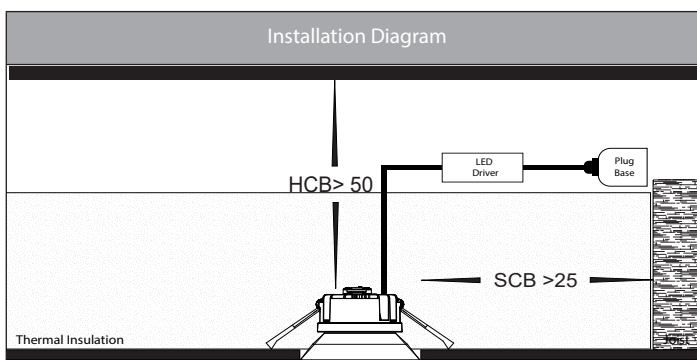

Product Ordering

Image	Part Number	Colour Temp	Lumens	Input Voltage	Beam Angle	Included LED	Barcode
	HV5528D2W-BLK	1800k-3000k	685lm	240v AC Supplied with Flex & Plug	90°	Dim to Warm 9w Built in LED	9350418017819
	HV5528D2W-WHT	1800k-3000k	685lm	240v AC Supplied with Flex & Plug	90°	Dim to Warm 9w Built in LED	9350418013996

*Items ordered after 01-01-2022