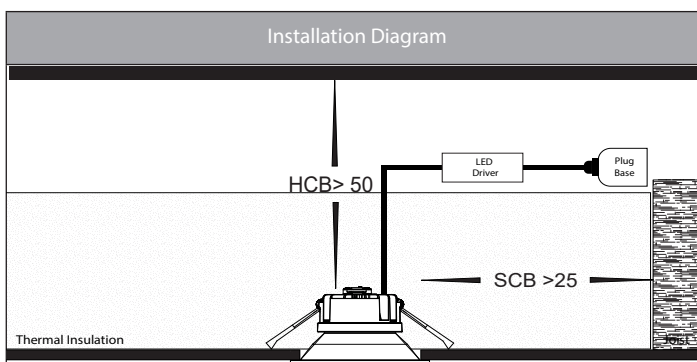

Product Ordering

Image	Part Number	Colour Temp	Lumens	Input Voltage	Beam Angle	Included LED	Barcode
	HV5528D2W-BB	1800k-3000k	685lm	240v AC Supplied with Flex & Plug	90°	Dim to Warm 9w Built in LED	9350418032218
	HV5528D2W-BC	1800k-3000k	685lm	240v AC Supplied with Flex & Plug	90°	Dim to Warm 9w Built in LED	9350418032225
	HV5528D2W-BG	1800k-3000k	685lm	240v AC Supplied with Flex & Plug	90°	Dim to Warm 9w Built in LED	9350418032232

*Items ordered after 01-01-2022