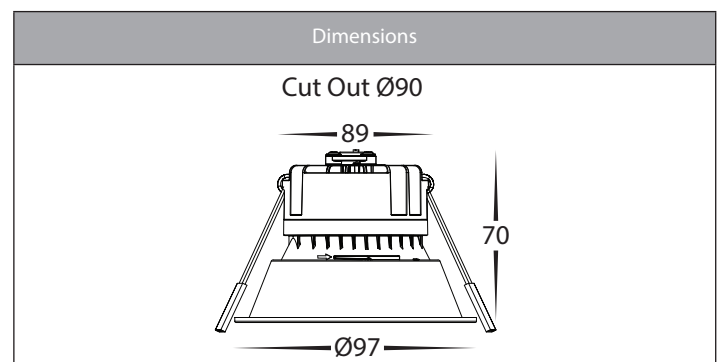

Product Ordering

Image	Part Number	Colour Temp	Lumens	Input Voltage	Beam Angle	Included LED	Barcode
	HV5528D2W-BB	1800k-3000k	685lm	240v AC Supplied with Flex & Plug	90°	Dim to Warm 9w Built in LED	9350418032218
	HV5528D2W-BC	1800k-3000k	685lm	240v AC Supplied with Flex & Plug	90°	Dim to Warm 9w Built in LED	9350418032225
	HV5528D2W-BG	1800k-3000k	685lm	240v AC Supplied with Flex & Plug	90°	Dim to Warm 9w Built in LED	9350418032232

*Items ordered after 01-01-2022