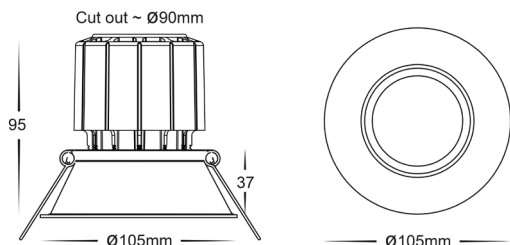

Prime Fixed Deep Recessed LED Downlight

PRODUCT SPECIFICATIONS

Name	Prime
Material	Aluminium
Colour	Black or White
IP Rating	IP54
Lamp Base	Built in LED
Cut Out	90mm
CRI	> 90+
IC-4 Rated	Yes
Dimmable	Yes - Triac
Warranty	2 Years Replacement

COLOUR TEMP

IP RATING

APPROVAL

Tri-Colour By Havit

3000K
4000K
5500K

DIMENSIONS

IMAGE	PART NUMBER	COLOUR TEMP	LUMENS	INPUT VOLTAGE	BEAM ANGLE	INCLUDED LED
	HV5514T-BLK	3000K 4000K 5500K	839lm 913lm 841lm	240v AC Supplied with Flex & Plug	60°	TRI Colour 12w Built in LED
	HV5514T-WHT	3000K 4000K 5500K	839lm 913lm 841lm	240v AC Supplied with Flex & Plug	60°	TRI Colour 12w Built in LED