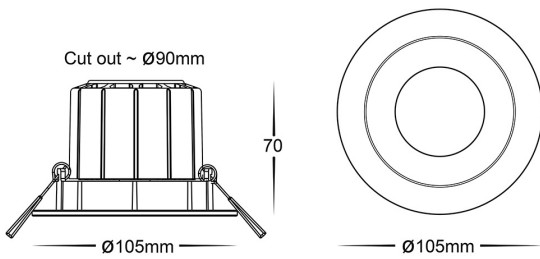

## PRODUCT SPECIFICATIONS

**Name:** Prime  
**Material:** Aluminium + PC  
**Colour:** Matt Black or Matt White  
**Cut Out:** 90mm  
**IP Rating:** IP54  
**Lamp Base:** Built in LED  
**CRI:** ≥90  
**Wiring:** Parallel  
**Dimmable:** Yes (Triac)  
**Warranty:** 3 Years Replacement\*\*

## DIMENSIONS