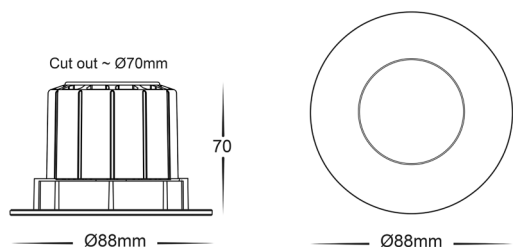

Prime Fixed Recessed LED Downlight

PRODUCT SPECIFICATIONS

Name	Prime
Material	Aluminium
Colour	Black or White
IP Rating	IP54
Lamp Base	Built in LED
Cut Out	70mm
CRI	> 90+
IC-4 Rated	Yes
Dimmable	Yes - Triac
Warranty	2 Years Replacement

COLOUR TEMP

IP RATING

APPROVAL

DIMENSIONS

IMAGE	PART NUMBER	COLOUR TEMP	LUMENS	INPUT VOLTAGE	BEAM ANGLE	INCLUDED LED
	HV5511T-BLK	3000K 4000K 5500K	839lm 913lm 841lm	240v AC Supplied with Flex & Plug	60°	TRI Colour 12w Built in LED
	HV5511T-WHT	3000K 4000K 5500K	839lm 913lm 841lm	240v AC Supplied with Flex & Plug	60°	TRI Colour 12w Built in LED