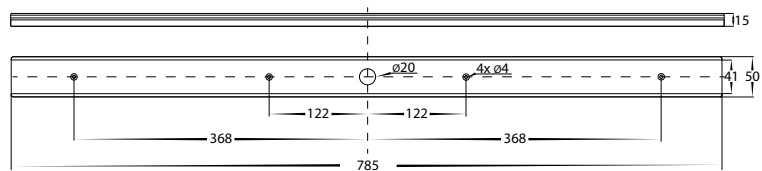

MOUNTING BASE