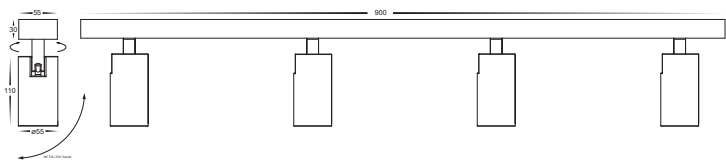

### DIMENSIONS

IMAGE	PART NUMBER	COLOUR TEMP	LUMENS	INPUT VOLTAGE	BEAM ANGLE	INCLUDED LED
	<b>HV4002T-4-WHT</b>	3000K 4000K 5000K	4x 640lm 4x 680lm 4x 720lm	240v AC	45°	TRI Colour Built in 4x 8w SMD LED
	<b>HV4002T-4-BLK</b>	3000K 4000K 5000K	4x 640lm 4x 680lm 4x 720lm	240v AC	45°	TRI Colour Built in 4x 8w SMD LED