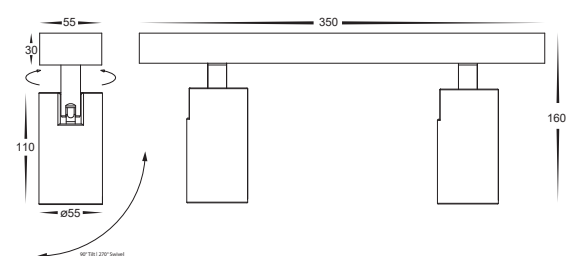

LIGHT DISTRIBUTION

DIMENSIONS

IMAGE	PART NUMBER	COLOUR TEMP	LUMENS	INPUT VOLTAGE	BEAM ANGLE	INCLUDED LED
	HV4002T-2-WHT	3000K 4000K 5000K	2x 640lm 2x 680lm 2x 720lm	240v AC	45°	TRI Colour Built in 2x 8w SMD LED
	HV4002T-2-BLK	3000K 4000K 5000K	2x 640lm 2x 680lm 2x 720lm	240v AC	45°	TRI Colour Built in 2x 8w SMD LED