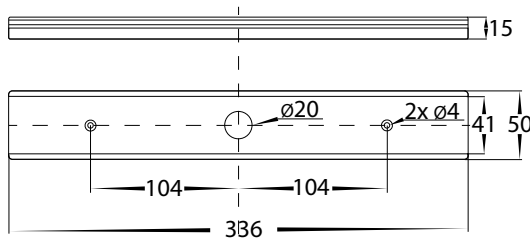

LIGHT DISTRIBUTION

DIMENSIONS

IMAGE	PART NUMBER	COLOUR TEMP	LUMENS	INPUT VOLTAGE	BEAM ANGLE	INCLUDED LED
	HV4002T-2-WHT	3000K 4000K 5000K	2x 640lm 2x 680lm 2x 720lm	240v AC	45°	TRI Colour Built in 2x 8w SMD LED
	HV4002T-2-BLK	3000K 4000K 5000K	2x 640lm 2x 680lm 2x 720lm	240v AC	45°	TRI Colour Built in 2x 8w SMD LED