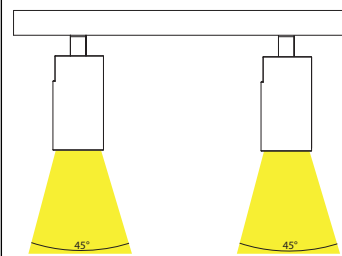

LIGHT DISTRIBUTION

DIMENSIONS

IMAGE	PART NUMBER	COLOUR TEMP	LUMENS	INPUT VOLTAGE	BEAM ANGLE	INCLUDED LED
	HV4002T-2-WHT	3000K 4000K 5000K	2x 640lm 2x 680lm 2x 720lm	240v AC	45°	TRI Colour Built in 2x 8w SMD LED
	HV4002T-2-BLK	3000K 4000K 5000K	2x 640lm 2x 680lm 2x 720lm	240v AC	45°	TRI Colour Built in 2x 8w SMD LED