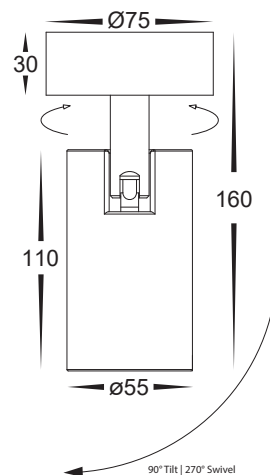

IMAGE	PART NUMBER	COLOUR TEMP	LUMENS	INPUT VOLTAGE	BEAM ANGLE	INCLUDED LED
	HV4002T-1-WHT	3000K 4000K 5000K	640lm 680lm 720lm	240v AC	45°	TRI Colour Built in 8w SMD LED
	HV4002T-1-BLK	3000K 4000K 5000K	640lm 680lm 720lm	240v AC	45°	TRI Colour Built in 8w SMD LED