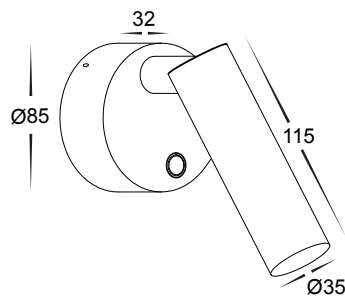

## Product Specifications

Name	Lesen
Material	Aluminium
Colour	Antique Brass, Black, Black & Brass, White
IP Rating	IP20
Installation Type	Wall - Surface Mounted
Lamp Base	Built in LED
Max Wattage	5w
Lamp Expectancy	<30,000hrs
Diffuser Type	Clear Glass
CRI	CRI>80
Dimmable	Yes- Touch Dimming
Warranty	3 Years Replacement*

## Product Ordering

Image	Part Number	Colour Temp	Lumens	Input Voltage	Beam Angle	Included LED	Barcode
	<b>HV3689T-AB</b>	3000k 4000k 5500k	85lm 110lm 105lm	240v AC	40°	<b>TRI Colour</b> 5w Built in LED	9350418026033
	<b>HV3689T-BLK</b>	3000k 4000k 5500k	85lm 110lm 105lm	240v AC	40°	<b>TRI Colour</b> 5w Built in LED	9350418026002
	<b>HV3689T-BLKBR</b>	3000k 4000k 5500k	85lm 110lm 105lm	240v AC	40°	<b>TRI Colour</b> 5w Built in LED	9350418026026
	<b>HV3689T-WHT</b>	3000k 4000k 5500k	85lm 110lm 105lm	240v AC	40°	<b>TRI Colour</b> 5w Built in LED	9350418026018