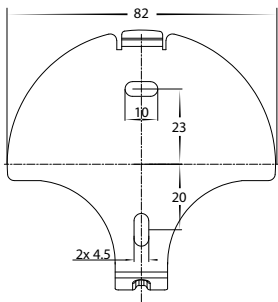

## Product Specifications

Name	Lesen
Material	Aluminium
Colour	Antique Brass, Black, Black & Brass, White
IP Rating	IP20
Installation Type	Wall - Surface Mounted
Lamp Base	Built in LED
Max Wattage	5w
Lamp Expectancy	<30,000hrs
Diffuser Type	Clear Glass
CRI	CRI>80
Dimmable	Yes- Touch Dimming
Warranty	3 Years Replacement*