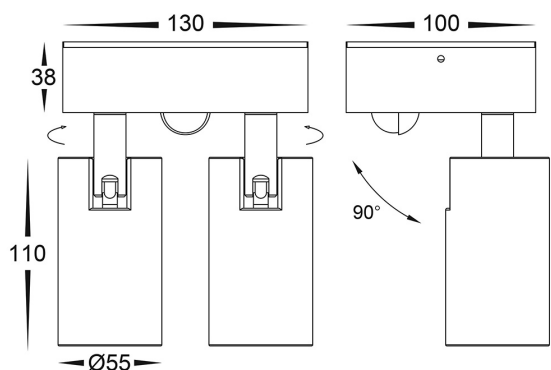

Aluminium Double Adjustable Wall Lights with Sensor

PRODUCT SPECIFICATIONS

Name: Revo
Material: Aluminium
Colour: Poly powder coated black & white
IP Rating: IP65
Lamp Base: Built in LED
Sensor: 120° detection
Detection: up to 8-10 metres
Settings: Lux and time
CRI: ≥80
Wiring: Parallel
Dimmable: No
Warranty: 2 Years Replacement**

DIMENSIONS

COLOUR TEMPERATURE

IP RATING

APPROVALS

Product Ordering

IMAGE	PART NUMBER	COLOURTEMP	LUMENS	INPUT	BEAM ANGLE	INCLUDED LED
	HV3684T-BLK	3000k 4000k 5500k	2x 810lm 2x 850lm 2x 900lm	240v AC	60°	Tri-Colour 2x 9w Built in LED
	HV3684T-WHT	3000k 4000k 5500k	2x 810lm 2x 850lm 2x 900lm	240v AC	60°	Tri-Colour 2x 9w Built in LED