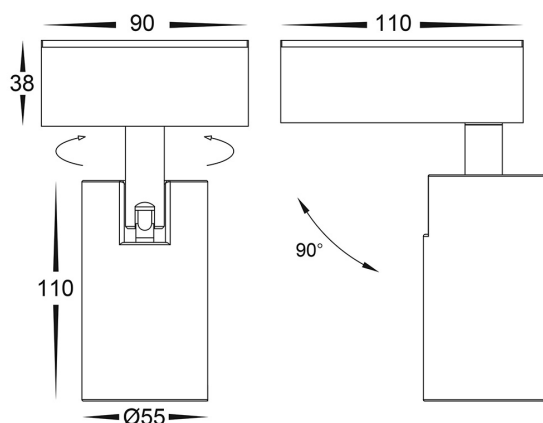

Aluminium Single Adjustable Wall Lights

PRODUCT SPECIFICATIONS

Name: Revo
Material: Aluminium
Colour: Poly powder coated black & white
IP Rating: IP65
Lamp Base: Built in LED
CRI: ≥80
Wiring: Parallel
Dimmable: No
Warranty: 2 Years Replacement**

DIMENSIONS

COLOUR TEMPERATURE

IP RATING

APPROVALS

Product Ordering

IMAGE	PART NUMBER	COLOURTEMP	LUMENS	INPUT	BEAM ANGLE	INCLUDED LED
	HV3681T-BLK	3000k 4000k 5500k	810lm 850lm 900lm	240v AC	60°	Tri-Colour 9w Built in LED
	HV3681T-WHT	3000k 4000k 5500k	810lm 850lm 900lm	240v AC	60°	Tri-Colour 9w Built in LED