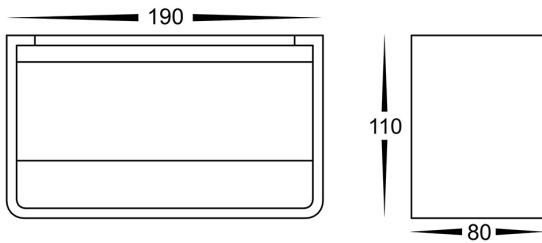

## PRODUCT SPECIFICATIONS

**Name:** Mia

**Material:** Aluminium

**Colour:** Poly powder coated black or white

**IP Rating:** IP54

**Lamp Base:** Built in LED

**CRI:** ≥80

**Wiring:** Parallel

## DIMENSIONS