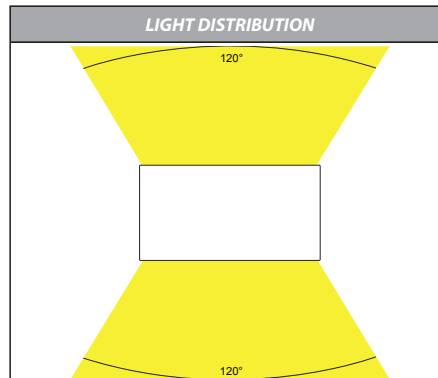

Lisse Up and Down Wall Light

Product Specifications

Name	Lisse
Material	Aluminium
Colour	Black or White
IP Rating	IP54
Lamp Base	Built in LED
CRI:	>80
Wiring	Parallel
Dimmable	No
Warranty	3 Years Replacement*

COLOUR TEMP	IP RATING	APPROVAL
Tri-Colour By Havit 3000K 4000K 5500K		

IMAGE	PART NUMBER	COLOUR TEMP	LUMENS	INPUT VOLTAGE	BEAM ANGLE	INCLUDED LED
	HV3653T-BLK-240V	3000K 4000K 5500K	2x 475lm 2x 560lm 2x 515lm	240V AC	120°	TRI Colour 2x 12w Built in LED
	HV3653T-BLK-12V	3000K 4000K 5500K	2x 475lm 2x 560lm 2x 515lm	12V DC	120°	TRI Colour 2x 12w Built in LED
	HV3653T-WHT-240V	3000K 4000K 5500K	2x 475lm 2x 560lm 2x 515lm	240V AC	120°	TRI Colour 2x 12w Built in LED
	HV3653T-WHT-12V	3000K 4000K 5500K	2x 475lm 2x 560lm 2x 515lm	12V DC	120°	TRI Colour 2x 12w Built in LED