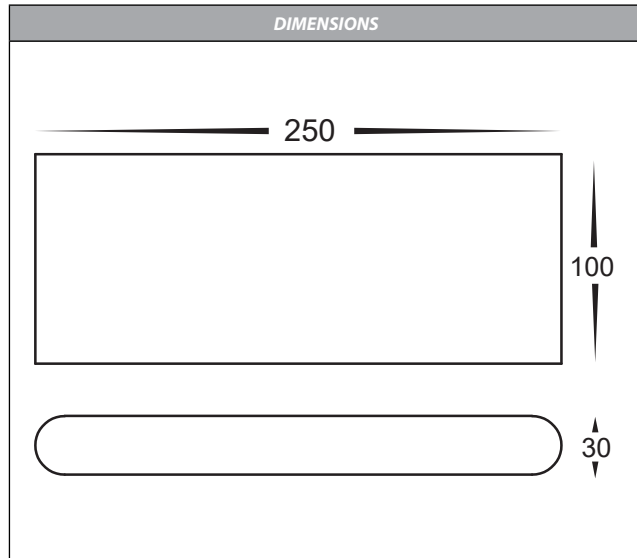

COLOUR TEMP	IP RATING	APPROVAL
Tri-Colour By Havit 3000K 4000K 5500K		

IMAGE	PART NUMBER	COLOUR TEMP	LUMENS	INPUT VOLTAGE	BEAM ANGLE	INCLUDED LED
	HV3653T-BLK-240V	3000K 4000K 5500K	2x 475lm 2x 560lm 2x 515lm	240V AC	120°	TRI Colour 2x 12w Built in LED
	HV3653T-BLK-12V	3000K 4000K 5500K	2x 475lm 2x 560lm 2x 515lm	12V DC	120°	TRI Colour 2x 12w Built in LED
	HV3653T-WHT-240V	3000K 4000K 5500K	2x 475lm 2x 560lm 2x 515lm	240V AC	120°	TRI Colour 2x 12w Built in LED
	HV3653T-WHT-12V	3000K 4000K 5500K	2x 475lm 2x 560lm 2x 515lm	12V DC	120°	TRI Colour 2x 12w Built in LED