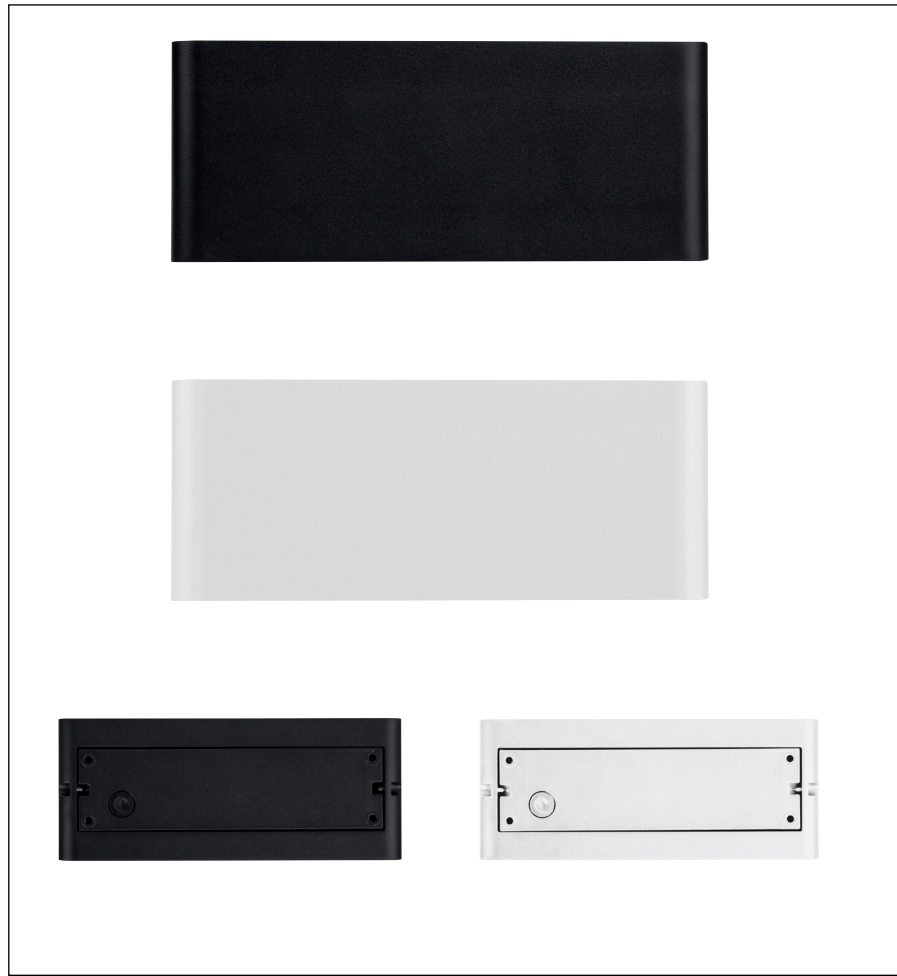

Lisse Up and Down Wall Light

Product Specifications

Name	Lisse
Material	Aluminium
Colour	Black or White
IP Rating	IP54
Lamp Base	Built in LED
CRI:	>80
Wiring	Parallel
Dimmable	No
Warranty	3 Years Replacement*

COLOUR TEMP	IP RATING	APPROVAL
Tri-Colour By Havit 3000K 4000K 5500K		

IMAGE	PART NUMBER	COLOUR TEMP	LUMENS	INPUT VOLTAGE	BEAM ANGLE	INCLUDED LED
	HV3653T-BLK-240V	3000K 4000K 5500K	2x 475lm 2x 560lm 2x 515lm	240V AC	120°	TRI Colour 2x 12w Built in LED
	HV3653T-BLK-12V	3000K 4000K 5500K	2x 475lm 2x 560lm 2x 515lm	12V DC	120°	TRI Colour 2x 12w Built in LED
	HV3653T-WHT-240V	3000K 4000K 5500K	2x 475lm 2x 560lm 2x 515lm	240V AC	120°	TRI Colour 2x 12w Built in LED
	HV3653T-WHT-12V	3000K 4000K 5500K	2x 475lm 2x 560lm 2x 515lm	12V DC	120°	TRI Colour 2x 12w Built in LED