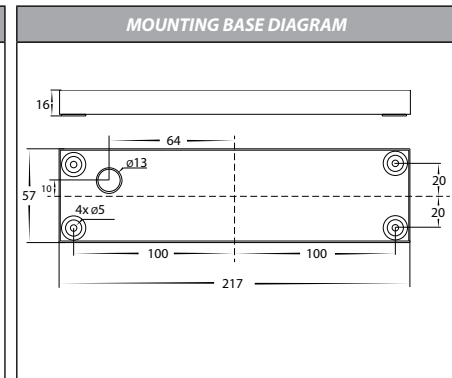

COLOUR TEMP	IP RATING	APPROVAL
Tri-Colour By Havit 3000K 4000K 5500K		

IMAGE	PART NUMBER	COLOUR TEMP	LUMENS	INPUT VOLTAGE	BEAM ANGLE	INCLUDED LED
	HV3653T-BLK-240V	3000K 4000K 5500K	2x 475lm 2x 560lm 2x 515lm	240V AC	120°	TRI Colour 2x 12w Built in LED
	HV3653T-BLK-12V	3000K 4000K 5500K	2x 475lm 2x 560lm 2x 515lm	12V DC	120°	TRI Colour 2x 12w Built in LED
	HV3653T-WHT-240V	3000K 4000K 5500K	2x 475lm 2x 560lm 2x 515lm	240V AC	120°	TRI Colour 2x 12w Built in LED
	HV3653T-WHT-12V	3000K 4000K 5500K	2x 475lm 2x 560lm 2x 515lm	12V DC	120°	TRI Colour 2x 12w Built in LED