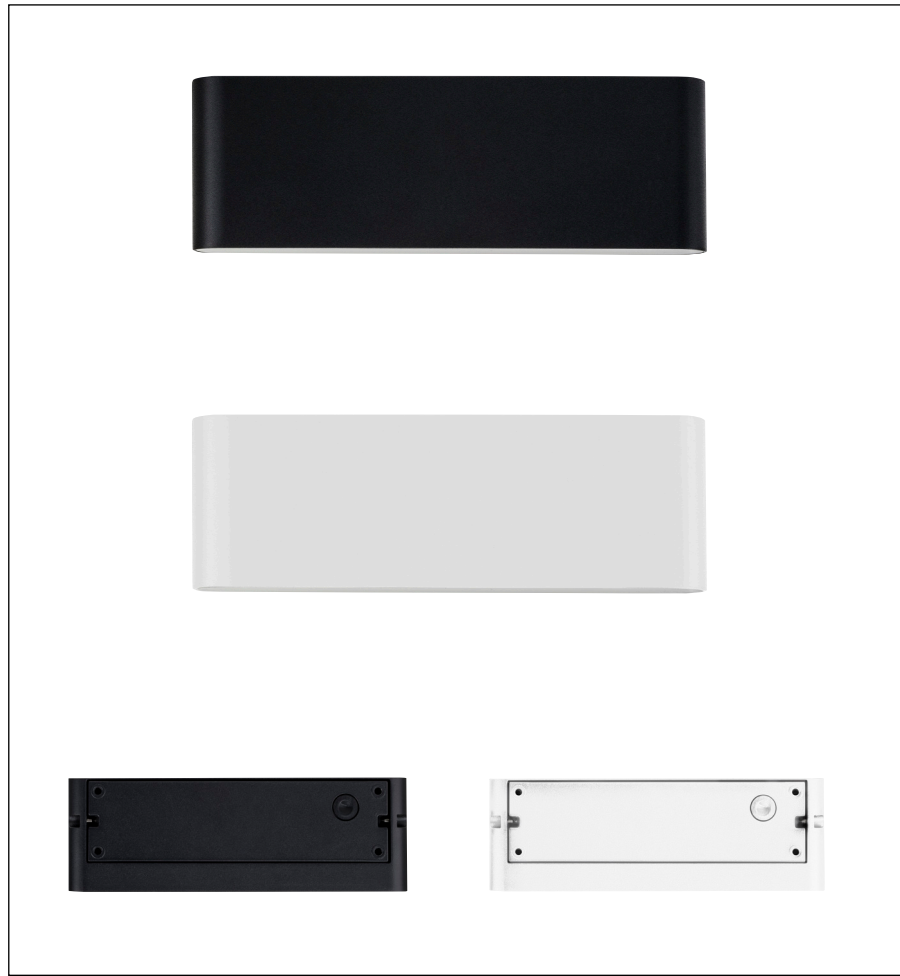

Lisse Fixed Down Wall Light

Product Specifications

Name	Lisse
Material	Aluminium
Colour	Black or White
IP Rating	IP54
Lamp Base	Built in LED
CRI:	>80
Wiring	Parallel
Dimmable	No
Warranty	3 Years Replacement*

COLOUR TEMP	IP RATING	APPROVAL
Tri-Colour By Havit 3000K 4000K 5500K		

IMAGE	PART NUMBER	COLOUR TEMP	LUMENS	INPUT VOLTAGE	BEAM ANGLE	INCLUDED LED
	HV3652T-BLK-240V	3000K 4000K 5500K	475lm 560lm 515lm	240V AC	120°	TRI Colour 12w Built in LED
	HV3652T-BLK-12V	3000K 4000K 5500K	475lm 560lm 515lm	12V DC	120°	TRI Colour 12w Built in LED
	HV3652T-WHT-240V	3000K 4000K 5500K	475lm 560lm 515lm	240V AC	120°	TRI Colour 12w Built in LED
	HV3652T-WHT-12V	3000K 4000K 5500K	475lm 560lm 515lm	12V DC	120°	TRI Colour 12w Built in LED