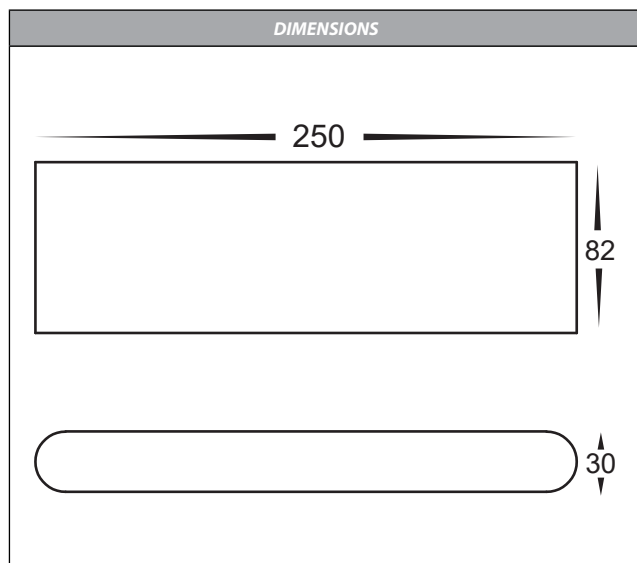

Lisse Fixed Down Wall Light

Product Specifications

Name	Lisse
Material	Aluminium
Colour	Black or White
IP Rating	IP54
Lamp Base	Built in LED
CRI:	>80
Wiring	Parallel
Dimmable	No
Warranty	3 Years Replacement*

COLOUR TEMP	IP RATING	APPROVAL
Tri-Colour By Havit 3000K 4000K 5500K		

IMAGE	PART NUMBER	COLOUR TEMP	LUMENS	INPUT VOLTAGE	BEAM ANGLE	INCLUDED LED
	HV3652T-BLK-240V	3000K 4000K 5500K	475lm 560lm 515lm	240V AC	120°	TRI Colour 12w Built in LED
	HV3652T-BLK-12V	3000K 4000K 5500K	475lm 560lm 515lm	12V DC	120°	TRI Colour 12w Built in LED
	HV3652T-WHT-240V	3000K 4000K 5500K	475lm 560lm 515lm	240V AC	120°	TRI Colour 12w Built in LED
	HV3652T-WHT-12V	3000K 4000K 5500K	475lm 560lm 515lm	12V DC	120°	TRI Colour 12w Built in LED