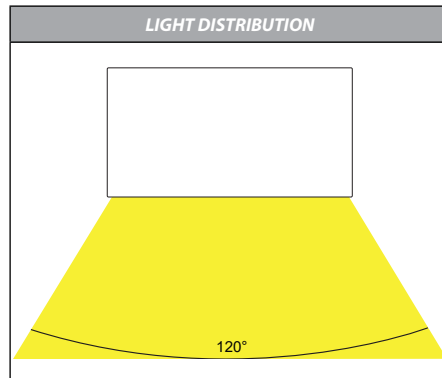

Lisse Fixed Down Wall Light

Product Specifications

Name	Lisse
Material	Aluminium
Colour	Black or White
IP Rating	IP54
Lamp Base	Built in LED
CRI:	>80
Wiring	Parallel
Dimmable	No
Warranty	3 Years Replacement*

COLOUR TEMP	IP RATING	APPROVAL
Tri-Colour By Havit 3000K 4000K 5500K		

IMAGE	PART NUMBER	COLOUR TEMP	LUMENS	INPUT VOLTAGE	BEAM ANGLE	INCLUDED LED
	HV3652T-BLK-240V	3000K 4000K 5500K	475lm 560lm 515lm	240V AC	120°	TRI Colour 12w Built in LED
	HV3652T-BLK-12V	3000K 4000K 5500K	475lm 560lm 515lm	12V DC	120°	TRI Colour 12w Built in LED
	HV3652T-WHT-240V	3000K 4000K 5500K	475lm 560lm 515lm	240V AC	120°	TRI Colour 12w Built in LED
	HV3652T-WHT-12V	3000K 4000K 5500K	475lm 560lm 515lm	12V DC	120°	TRI Colour 12w Built in LED