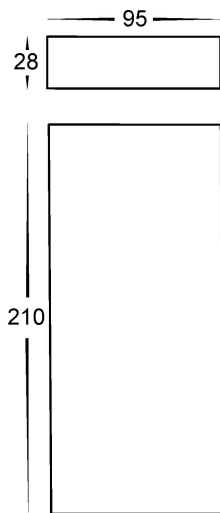

## PRODUCT SPECIFICATIONS

**Name:** Essil  
**Material:** Aluminium  
**Colour:** Poly Powder Coated Black & White  
**IP Rating:** IP54  
**Lamp Base:** Built in LED  
**CRI:** ≥80  
**Wiring:** Parallel  
**Dimmable:** Yes (240v model only)  
**Warranty:** 2 Years Replacement\*\*

## DIMENSIONS