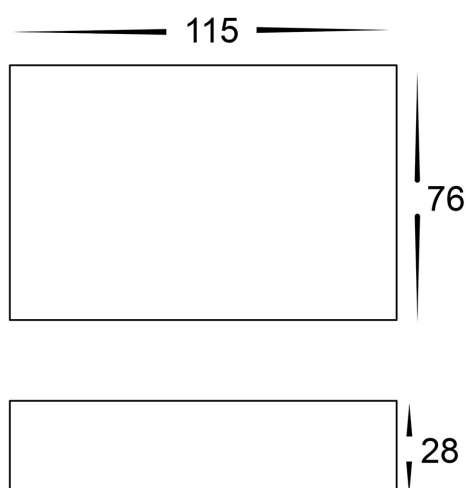

# Aluminium Slim Square Fixed Down Wall Lights

## PRODUCT SPECIFICATIONS

**Name:** Essil  
**Material:** Aluminium  
**Colour:** Poly Powder Coated Black & White  
**IP Rating:** IP54  
**Lamp Base:** Built in LED  
**CRI:** ≥80  
**Wiring:** Parallel  
**Dimmable:** No  
**Warranty:** 2 Years Replacement\*\*

## DIMENSIONS