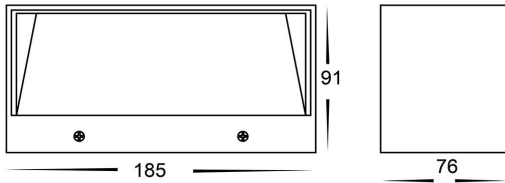

PRODUCT SPECIFICATIONS

Name: Nikki

Material: Aluminium

Colour: Black or White

IP Rating: IP54

Lamp Base: Built in LED

CRI: ≥80

Wiring: Parallel

Dimmable: No

Warranty: 2 years replacement**

PART NUMBER	COLOUR TEMP	LUMENS*	INPUT VOLTAGE	BEAM ANGLE	INCLUDED GLOBES
HV3637T-BLK	3000K	2x375lm	240v AC	120°	10w Built in LED
	4000K	2x400lm			
HV3637T-WHT	5500K	2x425lm			

* Lumen output measured at source

** See Warranty Terms and Conditions for more information