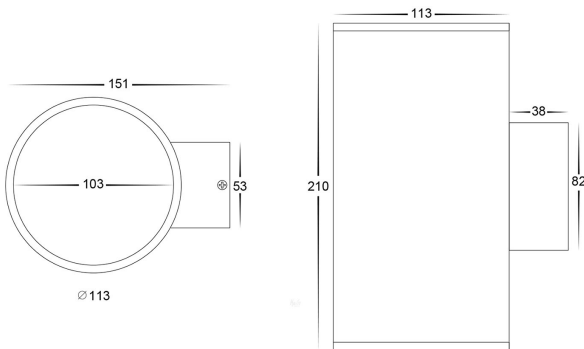

Porter Up & Down LED Wall Light

PRODUCT SPECIFICATIONS

- Name:** Porter
- Material:** Aluminium
- Colour:** Poly powder coated white & black
- CRI:** ≥80
- IP Rating:** IP54
- Lamp Base:** Built in LED
- Dimmable:** Yes
- Warranty:** 2 Years Replacement**

HV3629T-WHT

HV3629T-BLK

PART NUMBER	COLOUR TEMP	LUMENS*	INPUT VOLTAGE	BEAM ANGLE	INCLUDED GLOBES
HV3629T-BLK	3000K	2x 1200lm	240V AC	60°	Built in 2x 15w LED
	4000K	2x 1275lm			
HV3629T-WHT	5500K	2x 1350lm			