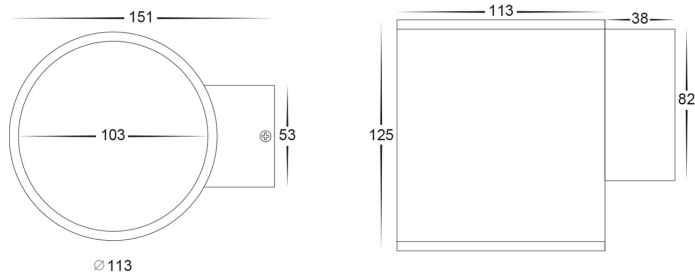

Porter Fixed Down LED Wall Light

PRODUCT SPECIFICATIONS:

Name: Porter

Material: Aluminium

Colour: Poly powder coated White & Black

CRI: ≥80

IP Rating: IP54

Lamp Base: Built in LED

Dimmable: Yes

Warranty: 2 years replacement**

PART NUMBER	COLOUR TEMP	LUMENS*	INPUT VOLTAGE	BEAM ANGLE	INCLUDED GLOBES
HV3628T-WHT	3000K	1275lm	240V AC	60°	Built in 15w LED
HV3628T-BLK	4000K	1350lm			
	5500K	1200lm			

* Lumen output measured at source

** See Warranty Terms and Conditions for more information

For more information contact Havit Lighting

ADDRESS:
143 Beauchamp Road
Matraville NSW 2036
Australia

Tel: 02 9381 8300
Fax: 02 9666 8881
Email: sales@havit.com.au
web: www.havit.com.au