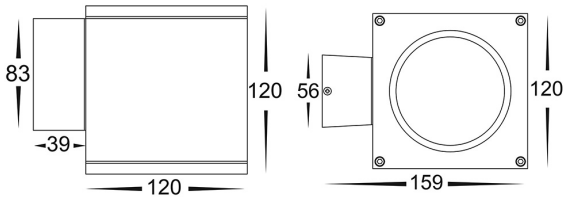

## PRODUCT SPECIFICATIONS

- Name:** Porter Square
- Material:** Aluminium
- Colour:** Poly powder coated black or white
- IP Rating:** IP54
- Lamp Base:** Built in LED
- CRI:** ≥80
- Wiring:** Parallel
- Dimmable:** Yes (Triac)
- Warranty:** 2 Years Replacement\*\*

## DIMENSIONS