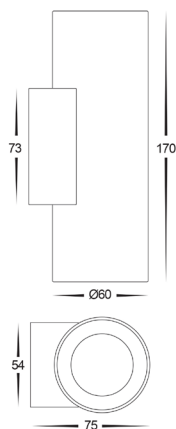

# Aries 316 Stainless Steel Up & Down LED Wall Light

## Product Specifications

Name	Aries
Material	316 Stainless Steel
Colour	Polished, Black or White
IP Rating	IP65
Lamp Base	Built in LED
CRI:	>80
Wiring	Parallel
Dimmable	No
Warranty	2 Years Replacement

## Dimensions

### APPROVAL

IMAGE	PART NUMBER	COLOUR TEMP	LUMENS	INPUT VOLTAGE	BEAM ANGLE	INCLUDED LED
	HV3626T-PSS316	3000K 4000K 5500K	2 x 448lm 2 x 576lm 2 x 534lm	240V AC	60°	TRI Colour 2 x 6w Built in LED
	HV3626T-BLK	3000K 4000K 5500K	2 x 448lm 2 x 576lm 2 x 534lm	240V AC	60°	TRI Colour 2 x 6w Built in LED
	HV3626T-WHT	3000K 4000K 5500K	2 x 448lm 2 x 576lm 2 x 534lm	240V AC	60°	TRI Colour 2 x 6w Built in LED