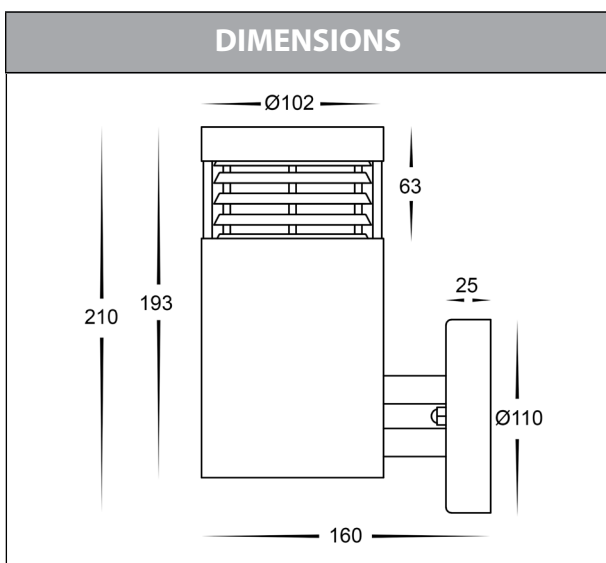

Mini Louvre 9w Outdoor Wall Lights

PRODUCT SPECIFICATIONS

Name	Mini
Material	316 Stainless Steel
Colour	Stainless Steel or Black
IP Rating	IP54
Lamp Base	E27
CRI:	>80
Wiring	Parallel
Dimmable	No
Warranty	2 Years Replacement

DIMENSIONS

COLOUR TEMP

Tri-Colour By Havit	
3000K	
4000K	
5500K	

IP RATING

APPROVAL

IMAGE	PART NUMBER	COLOUR TEMP	LUMENS	INPUT VOLTAGE	BEAM ANGLE	INCLUDED LED
	HV3622T-BLK	3000K 4000K 5500K	700lm 720lm 740lm	240v AC	120°	TRI Colour 9w E27 LED
	HV3622T-SS316	3000K 4000K 5500K	700lm 720lm 740lm	240v AC	120°	TRI Colour 9w E27 LED