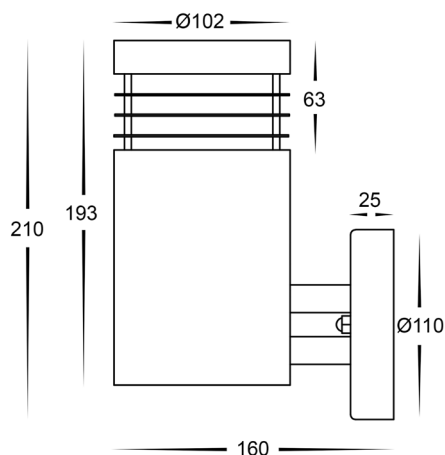

## PRODUCT SPECIFICATIONS

Name	Mini
Material	316 Stainless Steel
Colour	Stainless Steel or Black
IP Rating	IP54
Lamp Base	E27
CRI:	>80
Wiring	Parallel
Dimmable	No
Warranty	2 Years Replacement

## DIMENSIONS