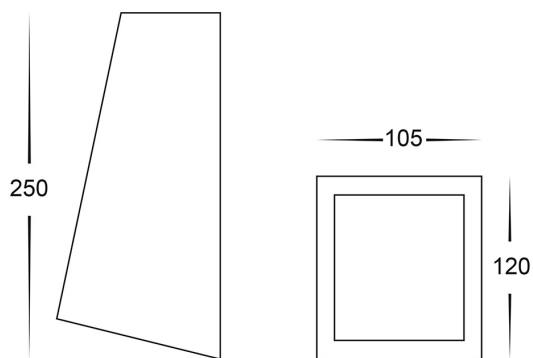

DIMENSIONS

COLOUR TEMPERATURE

IP RATING

APPROVALS

Product Ordering

IMAGE	PART NUMBER	COLOURTEMP	LUMENS	INPUT	BEAM ANGLE	INCLUDED LED
	HV3601T-SS316	3000K 4000K 5500K	700lm 720lm 740lm	240v AC	120°	Tri-Colour 9w E27 LED

* Lumen output measured at source
** See Warranty Terms and Conditions for more information

For more information contact Havit Lighting

ADDRESS:
143 Beauchamp Road
Matraville NSW 2036
Australia

Tel: 02 9381 8300
Fax: 02 9666 8881
Email: sales@havit.com.au
web: www.havit.com.au