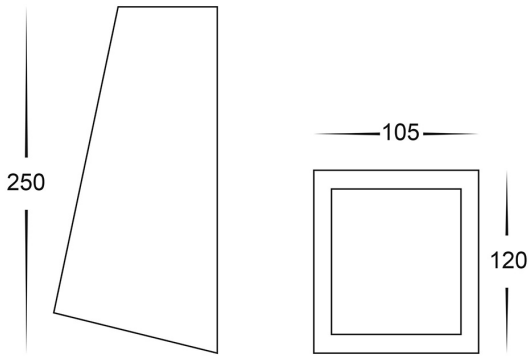

316 Stainless Steel White Wedge Wall Light

PRODUCT SPECIFICATIONS

Name: Taper
Material: 316 Stainless Steel
Colour: Poly powder coated white
IP Rating: IP44
Lamp Base: E27
CRI: ≥80
Wiring: Parallel
Dimmable: No
Warranty: 2 Years Replacement**

DIMENSIONS

COLOUR TEMPERATURE

IP RATING

APPROVALS

Product Ordering

IMAGE	PART NUMBER	COLOURTEMP	LUMENS	INPUT	BEAM ANGLE	INCLUDED LED
	HV3601T-WHT	3000K 4000K 5500K	700lm 720lm 740lm	240v AC	120°	Tri-Colour 9w E27 LED