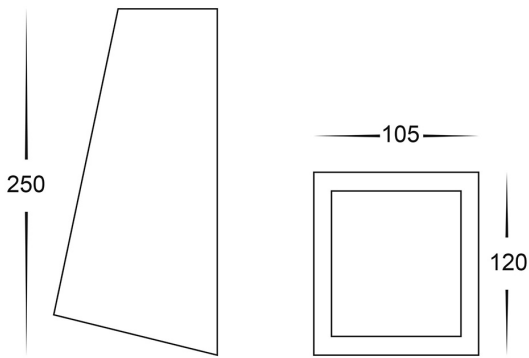

Copper Wedge Wall Light

PRODUCT SPECIFICATIONS

- Name:** Taper
- Material:** Copper + Stainless Steel base
- Colour:** Copper (will age over time)
- IP Rating:** IP44
- Lamp Base:** E27
- CRI:** ≥80
- Wiring:** Parallel
- Dimmable:** No
- Warranty:** 2 Years Replacement**

Weathered Copper

DIMENSIONS

COLOUR TEMPERATURE

IP RATING

APPROVALS

Product Ordering

IMAGE	PART NUMBER	COLOURTEMP	LUMENS	INPUT	BEAM ANGLE	INCLUDED LED
	HV3601T-CP	3000K 4000K 5500K	700lm 720lm 740lm	240v AC	120°	Tri-Colour 9w E27 LED