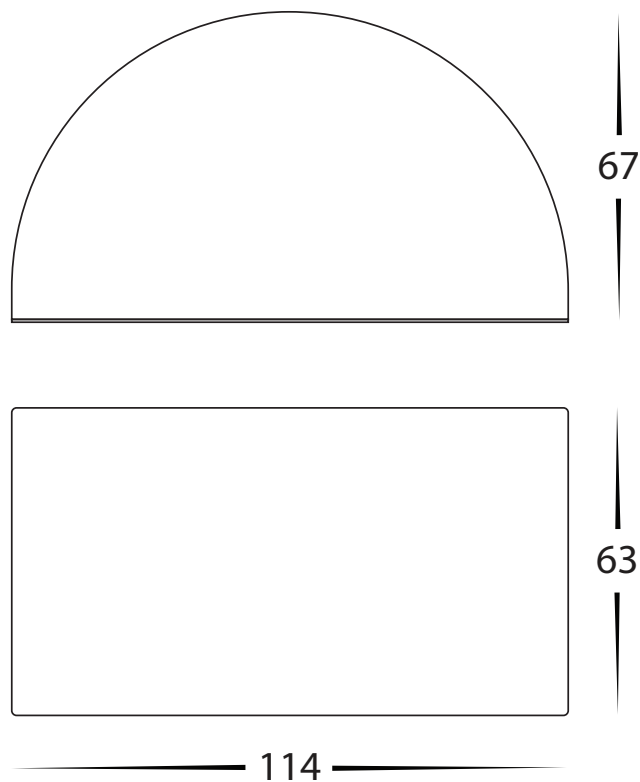

APPROVAL

IP RATING

COLOUR TEMP

LIGHT DISTRIBUTION

DIMENSIONS

MOUNTING BASE

PART NUMBER	COLOUR TEMP	LUMENS	INPUT VOLTAGE	BEAM ANGLE	INCLUDED LED
HV3282T-WHT	3000K	460lm	12v DC	120°	TRI Colour Built in 6W LED
	4000K	490lm			
	5500K	520lm			