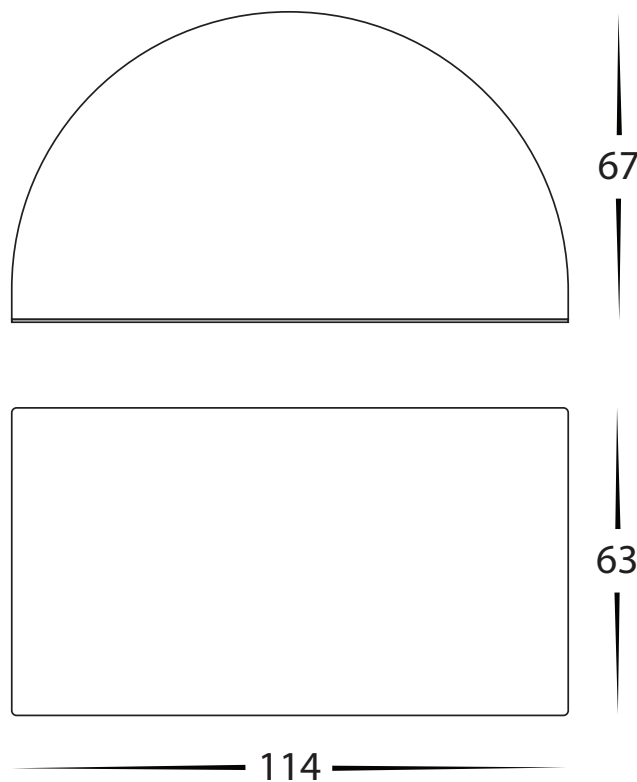

APPROVAL

IP RATING

COLOUR TEMP

LIGHT DISTRIBUTION

DIMENSIONS

MOUNTING BASE

PART NUMBER	COLOUR TEMP	LUMENS	INPUT VOLTAGE	BEAM ANGLE	INCLUDED LED
HV3282T-BRZ	3000K	460lm	12v DC	120°	TRI Colour Built in 6W LED
	4000K	490lm			
	5500K	520lm			