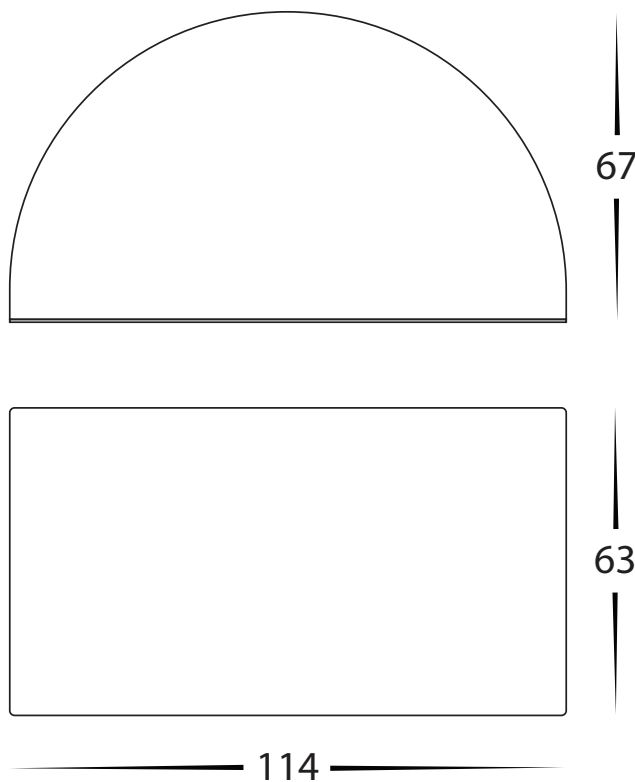

APPROVAL

IP RATING

COLOUR TEMP

LIGHT DISTRIBUTION

DIMENSIONS

MOUNTING BASE

PART NUMBER	COLOUR TEMP	LUMENS	INPUT VOLTAGE	BEAM ANGLE	INCLUDED LED
HV3282T-BLK	3000K	460lm	12v DC	120°	TRI Colour Built in 6W LED
	4000K	490lm			
	5500K	520lm			