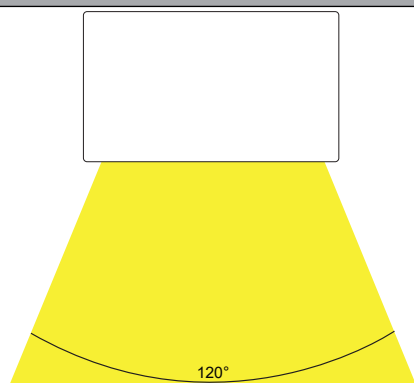

APPROVAL

IP RATING

COLOUR TEMP

LIGHT DISTRIBUTION

DIMENSIONS

MOUNTING BASE

PART NUMBER	COLOUR TEMP	LUMENS	INPUT VOLTAGE	BEAM ANGLE	INCLUDED LED
HV3282T-BLK	3000K	460lm	12v DC	120°	TRI Colour Built in 6W LED
	4000K	490lm			
	5500K	520lm			