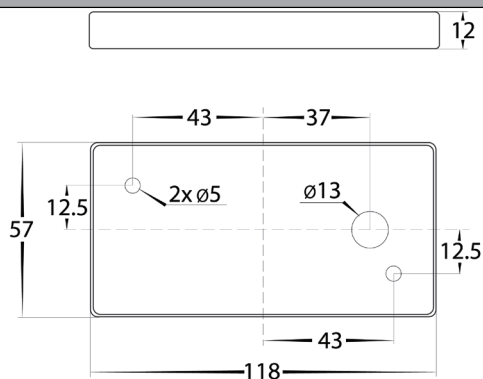

APPROVAL

IP RATING

COLOUR TEMP

LIGHT DISTRIBUTION

DIMENSIONS

MOUNTING BASE

PART NUMBER	COLOUR TEMP	LUMENS	INPUT VOLTAGE	BEAM ANGLE	INCLUDED LED
HV3282T-BRZ	3000K	460lm	12v DC	120°	TRI Colour Built in 6W LED
	4000K	490lm			
	5500K	520lm			