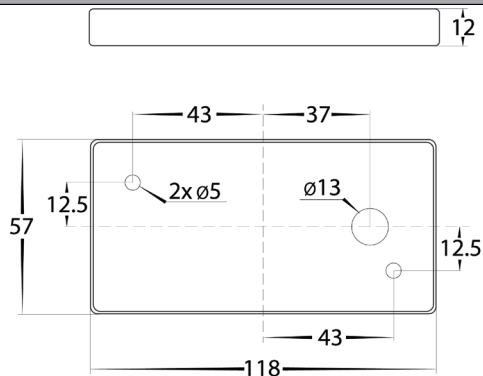

APPROVAL

IP RATING

COLOUR TEMP

LIGHT DISTRIBUTION

DIMENSIONS

MOUNTING BASE

PART NUMBER	COLOUR TEMP	LUMENS	INPUT VOLTAGE	BEAM ANGLE	INCLUDED LED
HV3282T-GPH	3000K	460lm	12v DC	120°	TRI Colour Built in 6W LED
	4000K	490lm			
	5500K	520lm			