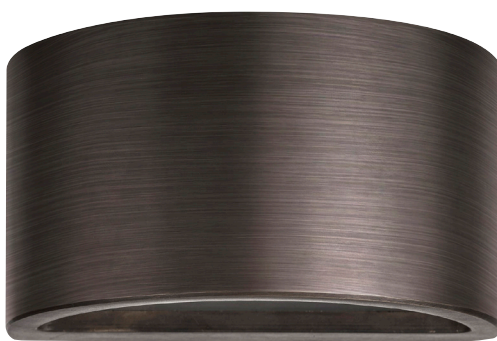

Mood Black Surface Mounted LED Step Light

PRODUCT SPECIFICATIONS

Name	Mood
Material	316 Stainless Steel
Colour	Black
IP Rating	IP54
Lamp Base	GU10
CRI	> 80
Wiring	Parallel
Dimmable	No
Warranty	3 Years Replacement

Additional Information

Mood Solid Bronze Surface Mounted LED Step Light

PRODUCT SPECIFICATIONS

Name	Mood
Material	Solid Bronze
Colour	Bronze
IP Rating	IP54
Lamp Base	GU10
CRI	> 80
Wiring	Parallel
Dimmable	No
Warranty	3 Years Replacement