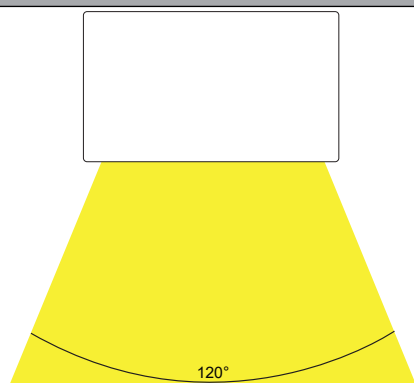

APPROVAL

IP RATING

COLOUR TEMP

LIGHT DISTRIBUTION

DIMENSIONS

MOUNTING BASE

PART NUMBER	COLOUR TEMP	LUMENS	INPUT VOLTAGE	BEAM ANGLE	INCLUDED LED
HV3282T-BRZ	3000K	460lm	12v DC	120°	TRI Colour Built in 6W LED
	4000K	490lm			
	5500K	520lm			