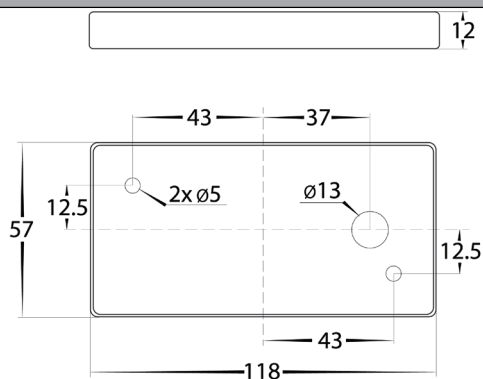

APPROVAL

IP RATING

COLOUR TEMP

LIGHT DISTRIBUTION

DIMENSIONS

MOUNTING BASE

PART NUMBER	COLOUR TEMP	LUMENS	INPUT VOLTAGE	BEAM ANGLE	INCLUDED LED
HV3282T-WHT	3000K	460lm	12v DC	120°	TRI Colour Built in 6W LED
	4000K	490lm			
	5500K	520lm			