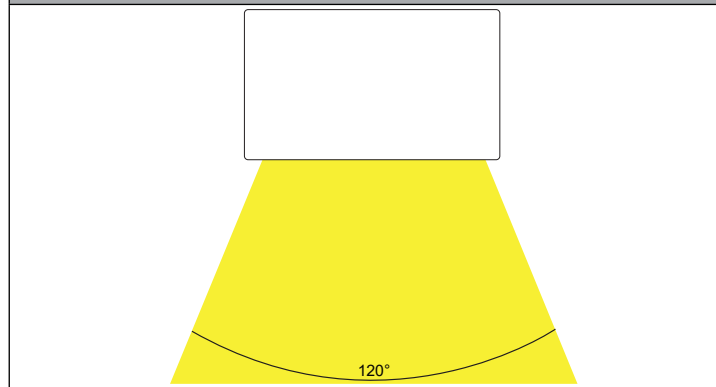

APPROVAL

IP RATING

COLOUR TEMP

LIGHT DISTRIBUTION

DIMENSIONS

MOUNTING BASE

PART NUMBER	COLOUR TEMP	LUMENS	INPUT VOLTAGE	BEAM ANGLE	INCLUDED LED
HV3282T-SS316	3000K	460lm	12v DC	120°	TRI Colour Built in 6W LED
	4000K	490lm			
	5500K	520lm			