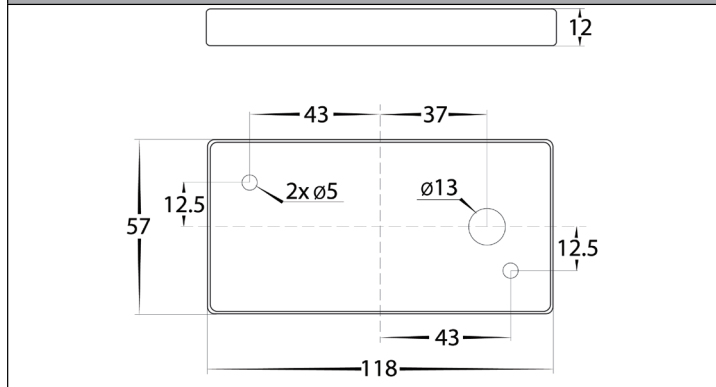

APPROVAL

IP RATING

COLOUR TEMP

LIGHT DISTRIBUTION

DIMENSIONS

MOUNTING BASE

PART NUMBER	COLOUR TEMP	LUMENS	INPUT VOLTAGE	BEAM ANGLE	INCLUDED LED
HV3282T-SS316	3000K	460lm	12v DC	120°	TRI Colour Built in 6W LED
	4000K	490lm			
	5500K	520lm			