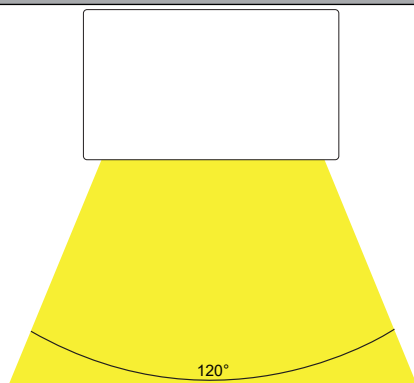

APPROVAL

IP RATING

COLOUR TEMP

LIGHT DISTRIBUTION

DIMENSIONS

MOUNTING BASE

PART NUMBER	COLOUR TEMP	LUMENS	INPUT VOLTAGE	BEAM ANGLE	INCLUDED LED
HV3282T-WHT	3000K	460lm	12v DC	120°	TRI Colour Built in 6W LED
	4000K	490lm			
	5500K	520lm			