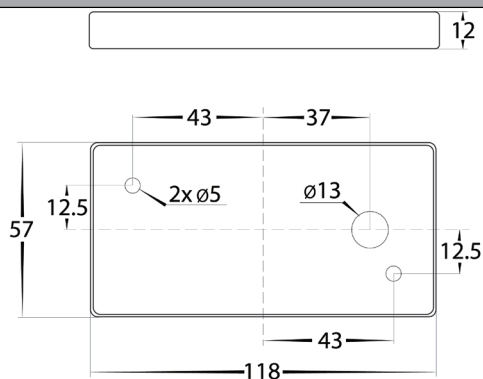

APPROVAL

IP RATING

COLOUR TEMP

LIGHT DISTRIBUTION

DIMENSIONS

MOUNTING BASE

PART NUMBER	COLOUR TEMP	LUMENS	INPUT VOLTAGE	BEAM ANGLE	INCLUDED LED
HV3282T-BLK	3000K	460lm	12v DC	120°	TRI Colour Built in 6W LED
	4000K	490lm			
	5500K	520lm			