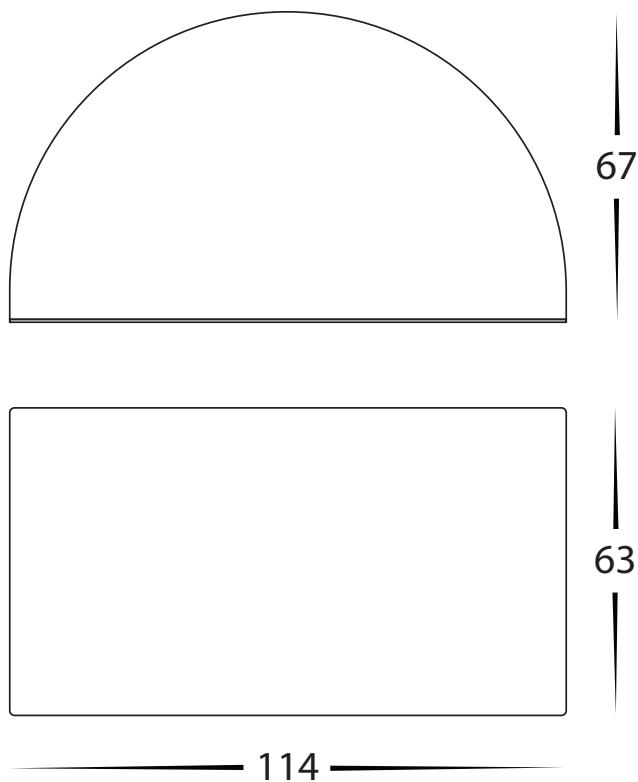

APPROVAL

IP RATING

COLOUR TEMP

LIGHT DISTRIBUTION

DIMENSIONS

MOUNTING BASE

PART NUMBER	COLOUR TEMP	LUMENS	INPUT VOLTAGE	BEAM ANGLE	INCLUDED LED
HV3282T-GPH	3000K	460lm	12v DC	120°	TRI Colour Built in 6W LED
	4000K	490lm			
	5500K	520lm			