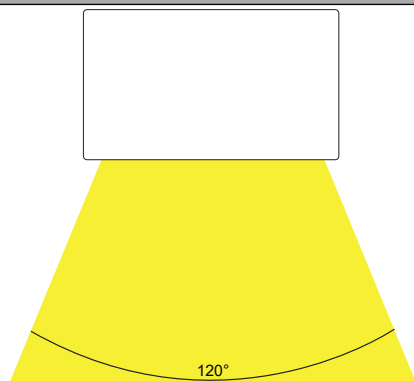

APPROVAL

IP RATING

COLOUR TEMP

LIGHT DISTRIBUTION

DIMENSIONS

MOUNTING BASE

PART NUMBER	COLOUR TEMP	LUMENS	INPUT VOLTAGE	BEAM ANGLE	INCLUDED LED
HV3282T-GPH	3000K	460lm	12v DC	120°	TRI Colour Built in 6W LED
	4000K	490lm			
	5500K	520lm			