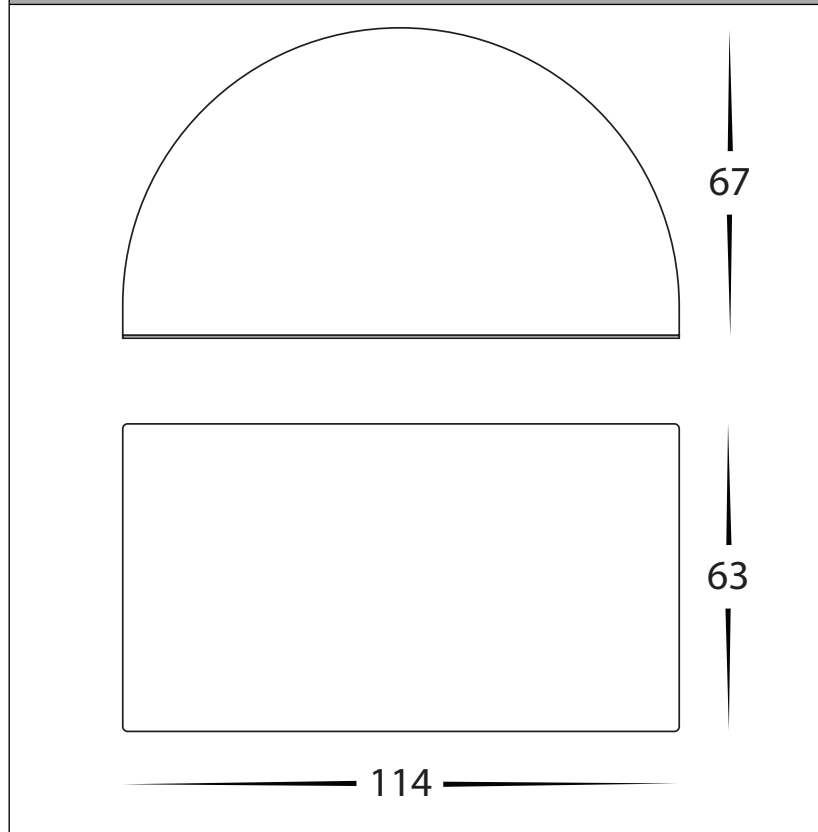

APPROVAL

IP RATING

COLOUR TEMP

LIGHT DISTRIBUTION

DIMENSIONS

MOUNTING BASE

PART NUMBER	COLOUR TEMP	LUMENS	INPUT VOLTAGE	BEAM ANGLE	INCLUDED LED
HV3282T-SS316	3000K	460lm	12v DC	120°	TRI Colour Built in 6W LED
	4000K	490lm			
	5500K	520lm			