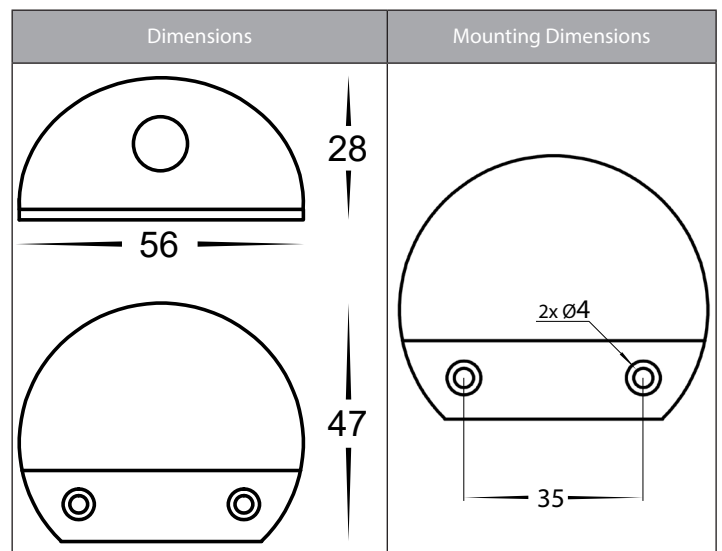

Optional Havit Compatible Accessories

Image	Part Number	Description
	12v DC LED Drivers	See Catalogue or Website for full range of 12v DC LED Drivers
	12v DC Dimmable LED Drivers	See Catalogue or Website for full range of 12v DC Dimmable LED Drivers
	HV9625	Triac Dimmer when used with Triac Dimmable Drivers
	HV9911	Small IP67 Weatherproof Connector
	HV9912	Medium IP67 Weatherproof Connector
	HV9913	Large IP67 Weatherproof Connector