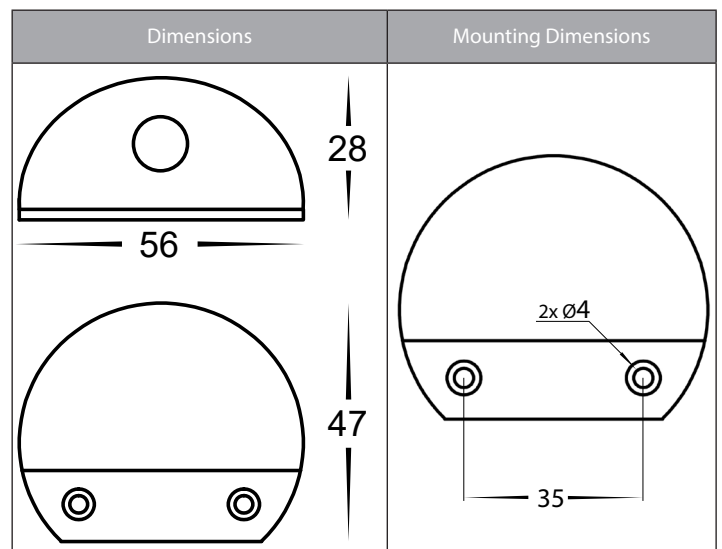

Optional Havit Compatible Accessories

Image	Part Number	Description
	12v DC LED Drivers	See Catalogue or Website for full range of 12v DC LED Drivers
	12v DC Dimmable LED Drivers	See Catalogue or Website for full range of 12v DC Dimmable LED Drivers
	HV9625	Triac Dimmer when used with Triac Dimmable Drivers
	HV9911	Small IP67 Weatherproof Connector
	HV9912	Medium IP67 Weatherproof Connector
	HV9913	Large IP67 Weatherproof Connector