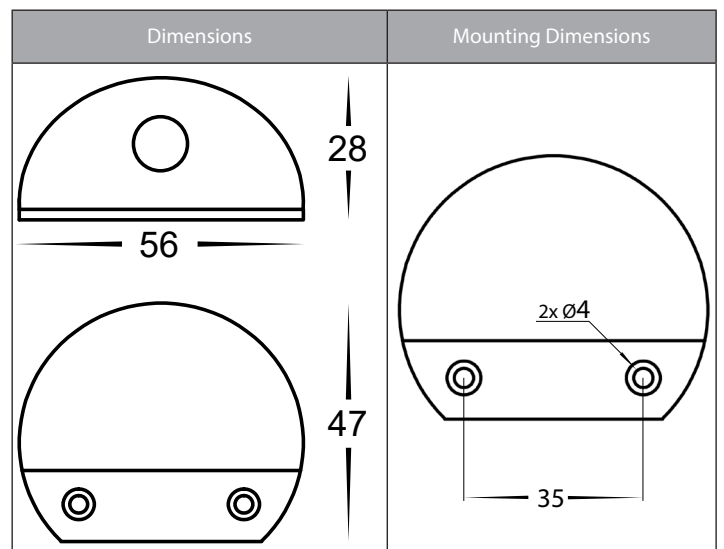

Optional Havit Compatible Accessories

Image	Part Number	Description
	12v DC LED Drivers	See Catalogue or Website for full range of 12v DC LED Drivers
	12v DC Dimmable LED Drivers	See Catalogue or Website for full range of 12v DC Dimmable LED Drivers
	HV9625	Triac Dimmer when used with Triac Dimmable Drivers
	HV9911	Small IP67 Weatherproof Connector
	HV9912	Medium IP67 Weatherproof Connector
	HV9913	Large IP67 Weatherproof Connector