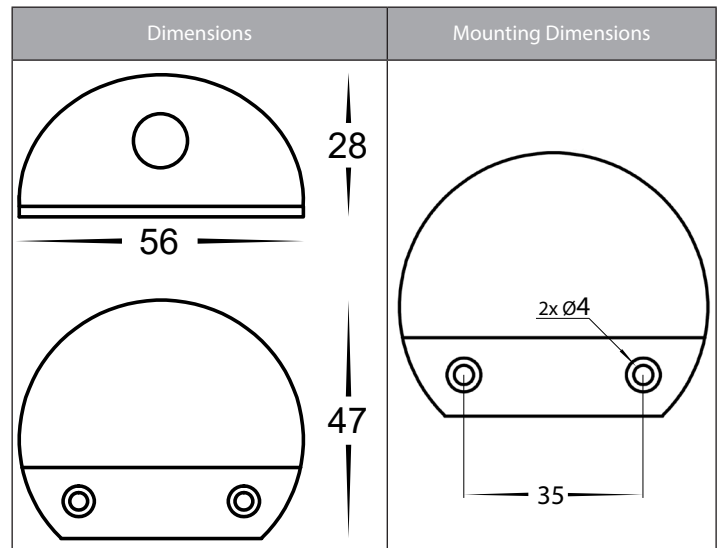

Optional Havit Compatible Accessories

Image	Part Number	Description
	12v DC LED Drivers	See Catalogue or Website for full range of 12v DC LED Drivers
	12v DC Dimmable LED Drivers	See Catalogue or Website for full range of 12v DC Dimmable LED Drivers
	HV9625	Triac Dimmer when used with Triac Dimmable Drivers
	HV9911	Small IP67 Weatherproof Connector
	HV9912	Medium IP67 Weatherproof Connector
	HV9913	Large IP67 Weatherproof Connector