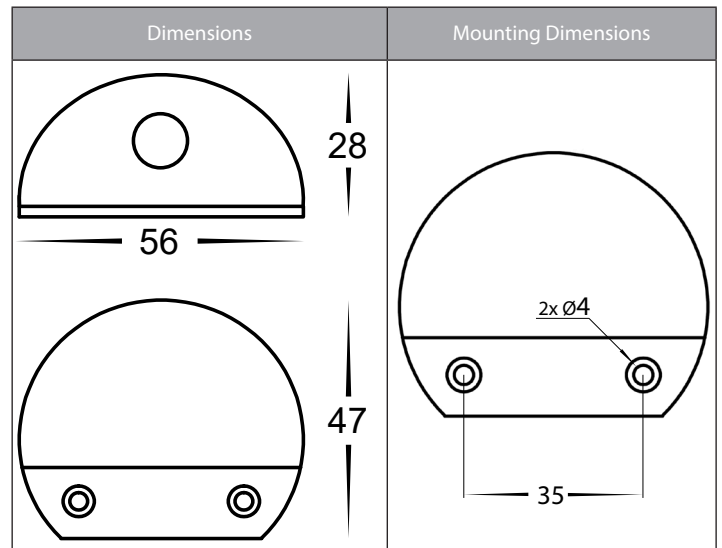

Optional Havit Compatible Accessories

Image	Part Number	Description
	HV9971	Stainless Steel Maintenance Kit - Kit includes rejuvenating paste + Spray for final protection coating
	12v DC LED Drivers	See Catalogue or Website for full range of 12v DC LED Drivers
	12v DC Dimmable LED Drivers	See Catalogue or Website for full range of 12v DC Dimmable LED Drivers
	HV9625	Triac Dimmer when used with Triac Dimmable Drivers
	HV9911	Small IP67 Weatherproof Connector
	HV9912	Medium IP67 Weatherproof Connector
	HV9913	Large IP67 Weatherproof Connector