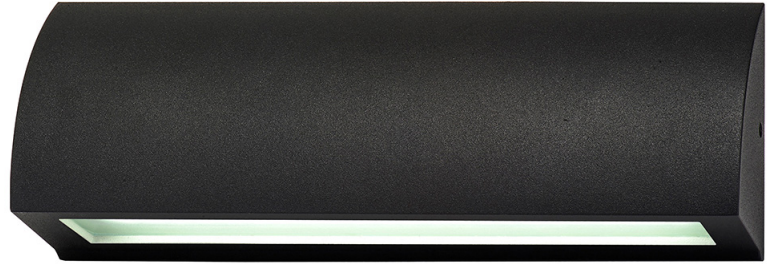

Aluminium Rectangle Step Lights

PRODUCT SPECIFICATIONS

Name: Taso
Material: Aluminium
Colour: Poly powder coated Black, Silver, White
IP Rating: IP54
Lamp Base: Built in LED
CRI: ≥80
Cable Length: 200mm
Wiring: Parallel
Dimmable: No
Warranty: 2 Years Replacement**

DIMENSIONS

COLOUR TEMPERATURE

IP RATING

APPROVALS

Product Ordering

IMAGE	PART NUMBER	COLOURTEMP	LUMENS	INPUT	BEAM ANGLE	INCLUDED LED
	HV3272T-BLK-12V	3000k 4000k 5500k	600lm 625lm 650lm	12v DC	120°	Tri-Colour 10w Built in LED
	HV3272T-SLV-12V	3000k 4000k 5500k	600lm 625lm 650lm	12v DC	120°	Tri-Colour 10w Built in LED
	HV3272T-WHT-12V	3000k 4000k 5500k	600lm 625lm 650lm	12v DC	120°	Tri-Colour 10w Built in LED