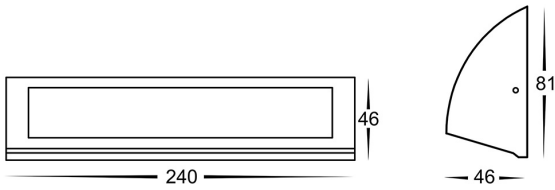

Aluminium Rectangle Step Lights

PRODUCT SPECIFICATIONS

Name: Taso
Material: Aluminium
Colour: Poly powder coated Black, Silver, White
IP Rating: IP54
Lamp Base: Built in LED
CRI: ≥80
Cable Length: 200mm
Wiring: Parallel
Dimmable: No
Warranty: 2 Years Replacement**

DIMENSIONS

COLOUR TEMPERATURE

IP RATING

APPROVALS

Product Ordering

IMAGE	PART NUMBER	COLOURTEMP	LUMENS	INPUT	BEAM ANGLE	INCLUDED LED
	HV3272T-BLK-12V	3000k 4000k 5500k	600lm 625lm 650lm	12v DC	120°	Tri-Colour 10w Built in LED
	HV3272T-SLV-12V	3000k 4000k 5500k	600lm 625lm 650lm	12v DC	120°	Tri-Colour 10w Built in LED
	HV3272T-WHT-12V	3000k 4000k 5500k	600lm 625lm 650lm	12v DC	120°	Tri-Colour 10w Built in LED