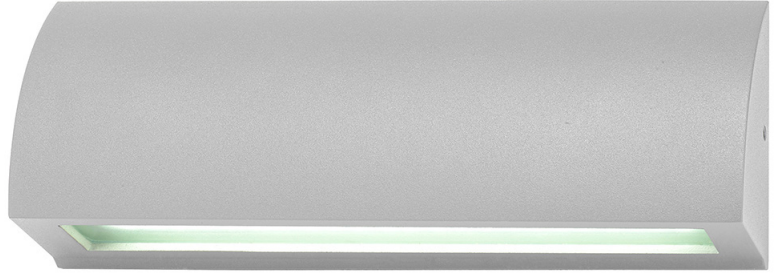

Aluminium Rectangle Step Lights

PRODUCT SPECIFICATIONS

Name: Taso
Material: Aluminium
Colour: Poly powder coated Black, Silver, White
IP Rating: IP54
Lamp Base: Built in LED
CRI: ≥80
Cable Length: 200mm
Wiring: Parallel
Dimmable: No
Warranty: 2 Years Replacement**

DIMENSIONS

COLOUR TEMPERATURE

IP RATING

APPROVALS

Product Ordering

IMAGE	PART NUMBER	COLOURTEMP	LUMENS	INPUT	BEAM ANGLE	INCLUDED LED
	HV3272T-BLK-12V	3000k 4000k 5500k	600lm 625lm 650lm	12v DC	120°	Tri-Colour 10w Built in LED
	HV3272T-SLV-12V	3000k 4000k 5500k	600lm 625lm 650lm	12v DC	120°	Tri-Colour 10w Built in LED
	HV3272T-WHT-12V	3000k 4000k 5500k	600lm 625lm 650lm	12v DC	120°	Tri-Colour 10w Built in LED