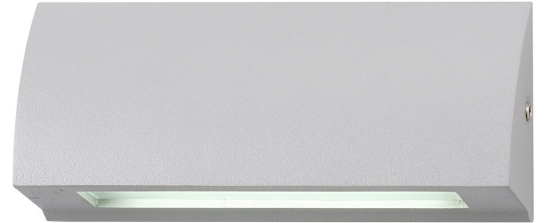

Aluminium Rectangle Step Lights

PRODUCT SPECIFICATIONS

Name: Taso
Material: Aluminium
Colour: Poly powder coated Black, Silver, White
IP Rating: IP54
Lamp Base: Built in LED
CRI: ≥80
Cable Length: 200mm
Wiring: Parallel
Dimmable: No
Warranty: 2 Years Replacement**

DIMENSIONS

COLOUR TEMPERATURE

IP RATING

APPROVALS

Product Ordering

IMAGE	PART NUMBER	COLOURTEMP	LUMENS	INPUT	BEAM ANGLE	INCLUDED LED
	HV3270T-BLK-12V	3000k 4000k 5500k	180lm 190lm 200lm	12v DC	120°	Tri-Colour 3.5w Built in LED
	HV3270T-SLV-12V	3000k 4000k 5500k	180lm 190lm 200lm	12v DC	120°	Tri-Colour 3.5w Built in LED
	HV3270T-WHT-12V	3000k 4000k 5500k	180lm 190lm 200lm	12v DC	120°	Tri-Colour 3.5w Built in LED