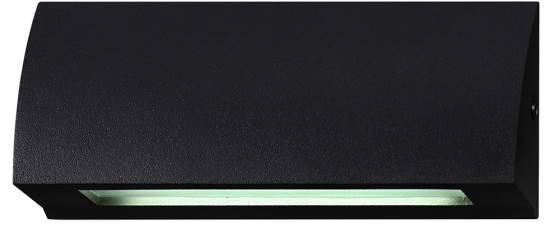

Aluminium Rectangle Step Lights

PRODUCT SPECIFICATIONS

Name: Taso
Material: Aluminium
Colour: Poly powder coated Black, Silver, White
IP Rating: IP54
Lamp Base: Built in LED
CRI: ≥80
Cable Length: 200mm
Wiring: Parallel
Dimmable: No
Warranty: 2 Years Replacement**

DIMENSIONS

COLOUR TEMPERATURE

IP RATING

APPROVALS

Product Ordering

IMAGE	PART NUMBER	COLOURTEMP	LUMENS	INPUT	BEAM ANGLE	INCLUDED LED
	HV3270T-BLK-12V	3000k 4000k 5500k	180lm 190lm 200lm	12v DC	120°	Tri-Colour 3.5w Built in LED
	HV3270T-SLV-12V	3000k 4000k 5500k	180lm 190lm 200lm	12v DC	120°	Tri-Colour 3.5w Built in LED
	HV3270T-WHT-12V	3000k 4000k 5500k	180lm 190lm 200lm	12v DC	120°	Tri-Colour 3.5w Built in LED