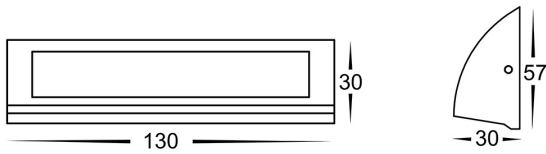

Aluminium Rectangle Step Lights

PRODUCT SPECIFICATIONS

Name: Taso
Material: Aluminium
Colour: Poly powder coated Black, Silver, White
IP Rating: IP54
Lamp Base: Built in LED
CRI: ≥80
Cable Length: 200mm
Wiring: Parallel
Dimmable: No
Warranty: 2 Years Replacement**

DIMENSIONS

COLOUR TEMPERATURE

IP RATING

APPROVALS

Product Ordering

IMAGE	PART NUMBER	COLOURTEMP	LUMENS	INPUT	BEAM ANGLE	INCLUDED LED
	HV3270T-BLK-12V	3000k 4000k 5500k	180lm 190lm 200lm	12v DC	120°	Tri-Colour 3.5w Built in LED
	HV3270T-SLV-12V	3000k 4000k 5500k	180lm 190lm 200lm	12v DC	120°	Tri-Colour 3.5w Built in LED
	HV3270T-WHT-12V	3000k 4000k 5500k	180lm 190lm 200lm	12v DC	120°	Tri-Colour 3.5w Built in LED