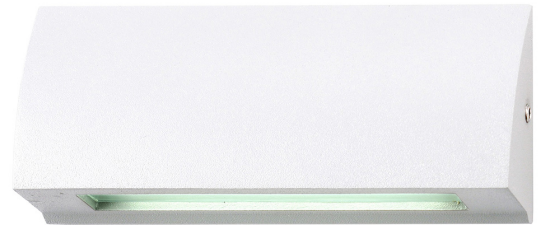

Aluminium Rectangle Step Lights

PRODUCT SPECIFICATIONS

Name: Taso
Material: Aluminium
Colour: Poly powder coated Black, Silver, White
IP Rating: IP54
Lamp Base: Built in LED
CRI: ≥80
Cable Length: 200mm
Wiring: Parallel
Dimmable: No
Warranty: 2 Years Replacement**

DIMENSIONS

COLOUR TEMPERATURE

IP RATING

APPROVALS

Product Ordering

IMAGE	PART NUMBER	COLOURTEMP	LUMENS	INPUT	BEAM ANGLE	INCLUDED LED
	HV3270T-BLK-12V	3000k 4000k 5500k	180lm 190lm 200lm	12v DC	120°	Tri-Colour 3.5w Built in LED
	HV3270T-SLV-12V	3000k 4000k 5500k	180lm 190lm 200lm	12v DC	120°	Tri-Colour 3.5w Built in LED
	HV3270T-WHT-12V	3000k 4000k 5500k	180lm 190lm 200lm	12v DC	120°	Tri-Colour 3.5w Built in LED