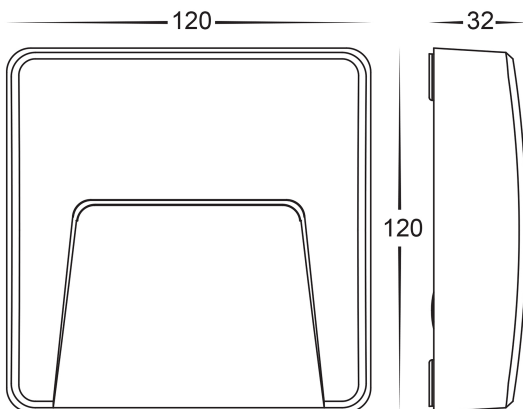

PRODUCT SPECIFICATIONS

Name: Seefore

Material: Polycarb

Colour: Black or White

IP Rating: IP65

Lamp Base: Built in LED

CRI: ≥80

Wiring: Parallel

Dimmable: No

Warranty: 2 years replacement**

PART NUMBER	COLOUR TEMP	LUMENS*	INPUT VOLTAGE	BEAM ANGLE	INCLUDED GLOBES
HV3222T-WHT	3000k	90lm	12v DC	120°	Built in 3w LED
HV3222T-BLK	4000k	95lm			
	5500k	100lm			

* Lumen output measured at source

** See Warranty Terms and Conditions for more information