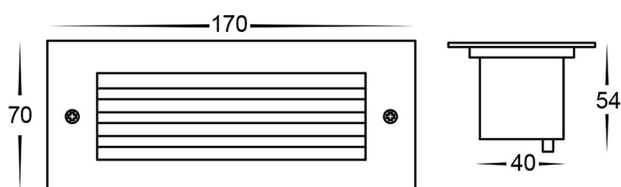

HV3005T-SS316-12V

PART NUMBER	COLOUR TEMP	LUMENS	INPUT VOLTAGE	INCLUDED LED
HV3006T-BLK-12V	3000K	480lm	12v DC	6w Built in LED
HV3006T-SS316-12V	4000K	510lm		
	5500K	540lm		

* Lumen output measured at source

** See Warranty Terms and Conditions for more information