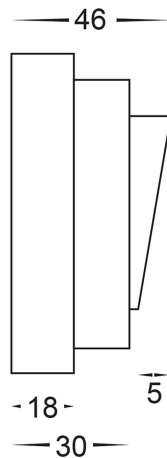

PRODUCT SPECIFICATIONS

Name: Pinta

Material: Aluminium

Colour: Poly powder coated Black

CRI: ≥80

IP Rating: IP65

Lamp Base: Built in LED

Wiring: Parallel

Dimmable: No

Warranty: 2 years replacement**

PART NUMBER	COLOUR TEMP	LUMENS	INPUT VOLTAGE	BEAM ANGLE	INCLUDED GLOBES
HV2925T-12V	3000k	160lm	12v DC	120°	2.3w Built in LED
	4000k	170lm			
	5500k	180lm			