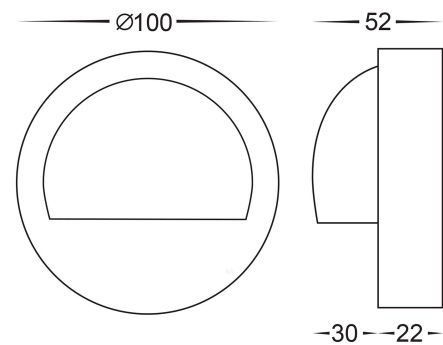

## PRODUCT SPECIFICATIONS

**Name:** Pinta

**Material:** Solid Brass

**Colour:** Antique Brass

**CRI:** ≥80

**IP Rating:** IP65

**Lamp Base:** G9, G4 or Built in LED

**Wiring:** Parallel

**Dimmable:** No

**Warranty:** 2 years replacement\*\*

PART NUMBER	COLOUR TEMP	LUMENS	INPUT VOLTAGE	BEAM ANGLE	INCLUDED GLOBES
HV2901-AB	N/A	N/A	240v	N/A	G9 25w Max (not supplied with globes)
HV2902-AB	N/A	N/A	12v	N/A	G4 20w Max (not supplied with globes)
HV2903T-AB	5500K 4000k 3000k	180lm 170lm 160lm	240v	120°	2.3w 240v TRI Colour LED
HV2904T-AB	5500k 4000k 3000k	180lm 170lm 160lm	12v DC	120°	2.3w 12v DC TRI Colour LED