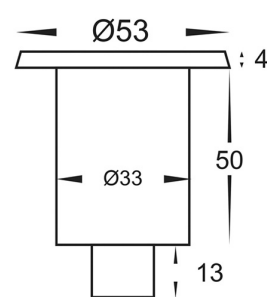

## PRODUCT SPECIFICATIONS

**Name:** Mini Ollo

**Material:** 316 Stainless Steel

**Colour:** Black face

**CRI:** ≥80

**IP Rating:** IP67

**Lamp Base:** Built in LED

**Wiring:** Parallel

**Dimmable:** No

**Warranty:** 2 years replacement\*\*

Cutout with Canister  
— Ø46 —

Cutout without Canister  
— Ø33 —

PART NUMBER	COLOUR TEMP	LUMENS	INPUT VOLTAGE	BEAM ANGLE	INCLUDED GLOBES
HV2892C-BLK	5500K	90lm	12v DC	30°	1w Built in LED
HV2892W-BLK	3000K	80lm	12v DC	30°	1w Built in LED