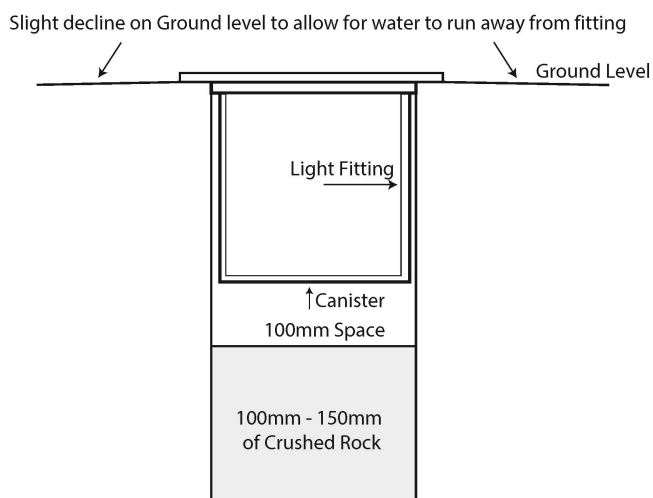

## PRODUCT SPECIFICATIONS

**Name:** Mini Ollo

**Material:** 316 Stainless Steel

**Colour:** Black face

**CRI:** ≥80

**IP Rating:** IP67

**Lamp Base:** Built in LED

**Wiring:** Parallel

**Dimmable:** No

**Warranty:** 2 years replacement\*\*

Cutout with Canister  
— Ø46 —

Cutout without Canister  
— Ø33 —

PART NUMBER	COLOUR TEMP	LUMENS	INPUT VOLTAGE	BEAM ANGLE	INCLUDED GLOBES
HV2892C-BLK	5500K	90lm	12v DC	30°	1w Built in LED
HV2892W-BLK	3000K	80lm	12v DC	30°	1w Built in LED