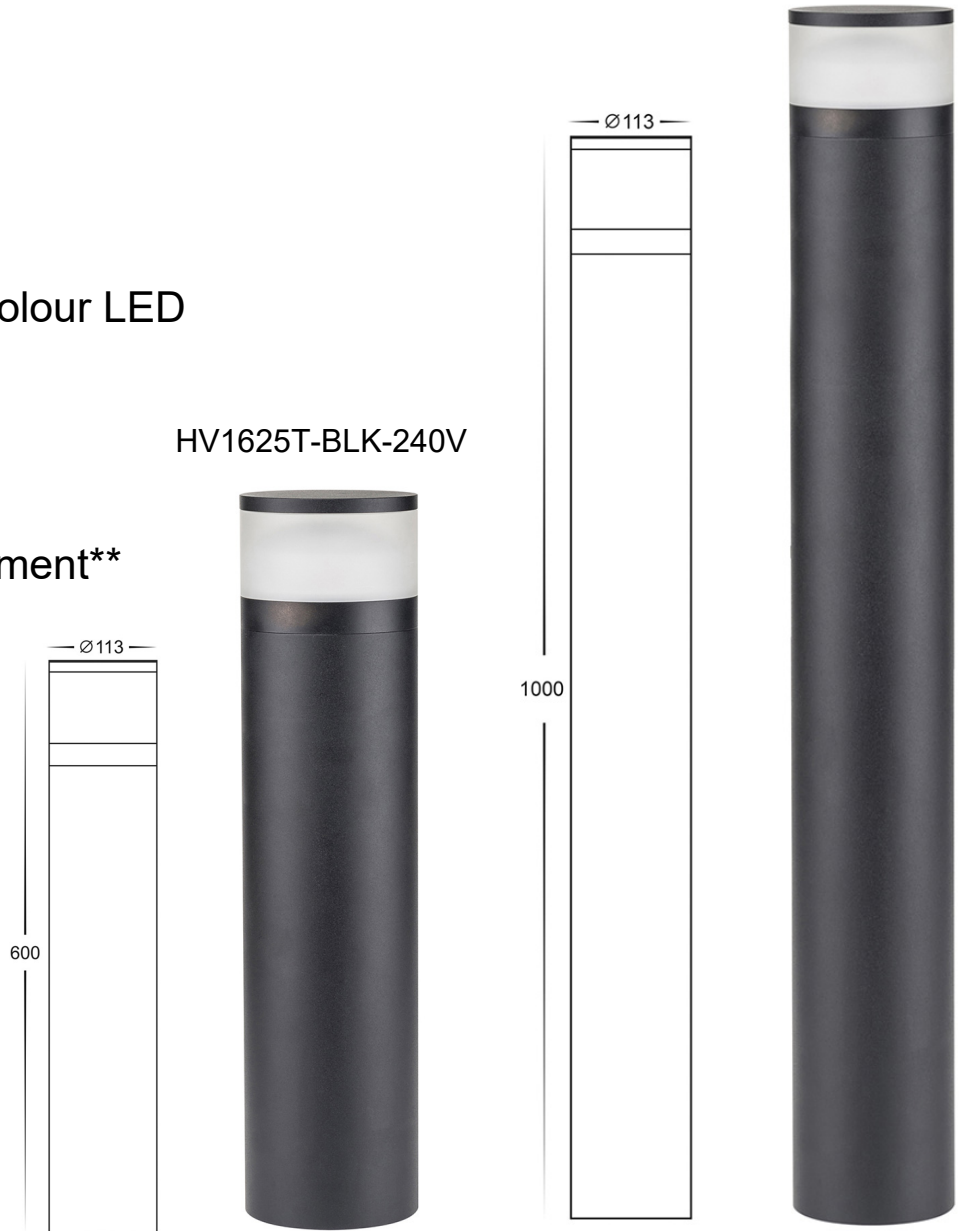

## PRODUCT SPECIFICATIONS

- Name:** Highlite
- Material:** Aluminium
- Colour:** Black
- IP Rating:** IP65
- Lamp Base:** Built in TRI Colour LED
- CRI:** ≥80
- Wiring:** Parallel
- Dimmable:** No
- Warranty:** 2 years replacement\*\*

PART NUMBER	COLOUR TEMP	LUMENS	INPUT VOLTAGE	HEIGHT	INCLUDED LED
HV1625T-BLK-240V	3000K	1900lm	240v	600mm	24w Built in LED
	4000K	1970lm			
	5500K	2040lm			
HV1626T-BLK-240V	3000K	1900lm	240v	1000mm	24w Built in LED
	4000K	1970lm			
	5500K	2040lm			