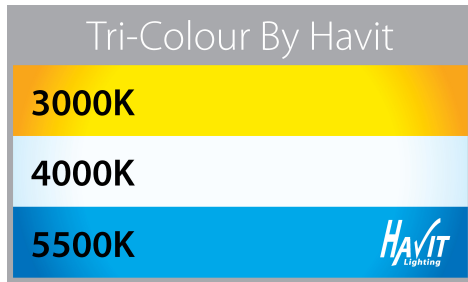

## PRODUCT SPECIFICATIONS

- Name:** Highlite
- Material:** Aluminium
- Colour:** Black
- IP Rating:** IP65
- Lamp Base:** Built in TRI Colour LED
- CRI:** ≥80
- Wiring:** Parallel
- Dimmable:** No
- Warranty:** 2 years replacement\*\*