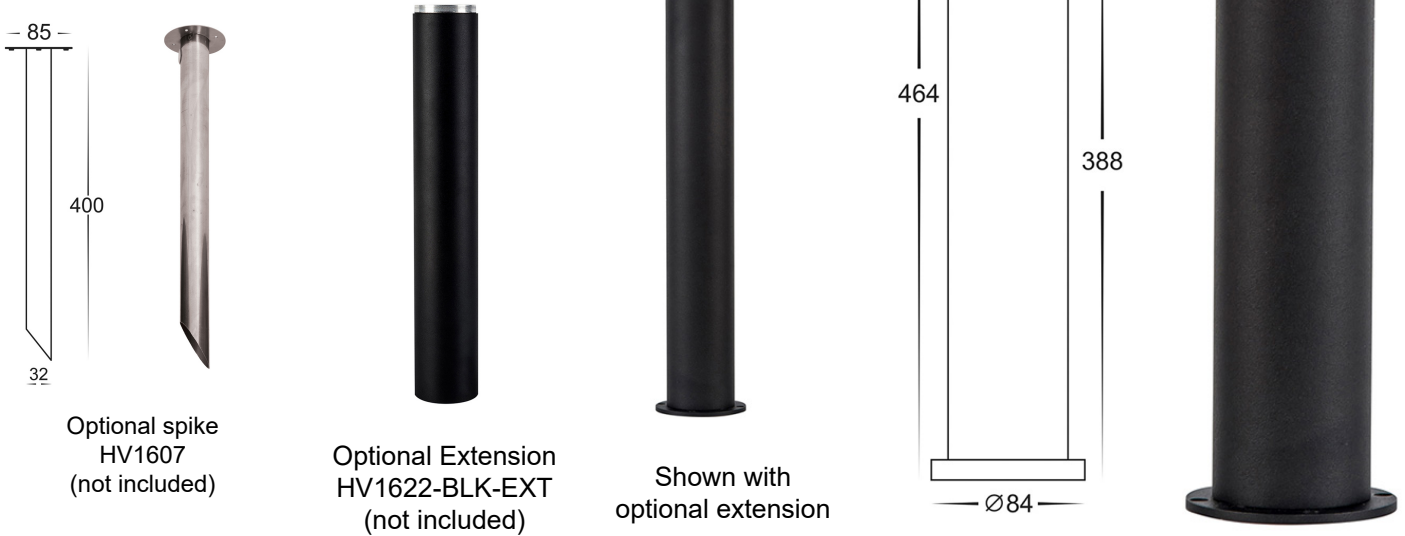

HIGHLITE Black LED Bollard Light

PRODUCT SPECIFICATIONS

- Name:** HIGHLITE
- Material:** Aluminium
- Colour:** Black
- IP Rating:** IP65
- Lamp Base:** Built in LED
- CRI:** ≥80
- Wiring:** Parallel
- Dimmable:** No
- Warranty:** 2 years replacement**

PART NUMBER	COLOUR TEMP	LUMENS	INPUT VOLTAGE	INCLUDED LED
HV1622T-BLK-240V	3000K	970lm	240v	12w Built in LED
	4000K	915lm		
HV1622T-BLK-12V	5500K	860lm	12v DC	

12v models must be used with suitable 12v DC LED driver