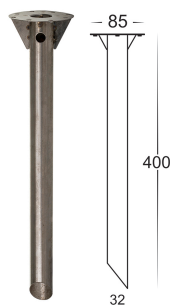

OPTIONAL SPIKE

HV1607