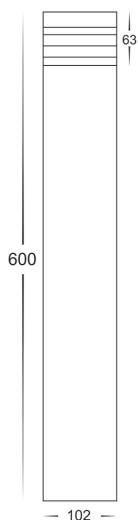

## PRODUCT SPECIFICATIONS

**Name:** Maxi Louvre 600  
**Material:** 316 Stainless Steel  
**Colour:** Poly powder coated black  
**IP Rating:** IP54  
**Lamp Base:** E27 or MR16  
**CRI:** ≥80  
**Wiring:** Parallel  
**Dimmable:** No  
**Warranty:** 2 Years Replacement\*\*

## DIMENSIONS

## COLOUR TEMPERATURE

## Product Ordering

IMAGE	PART NUMBER	COLOURTEMP	LUMENS	INPUT	BEAM ANGLE	INCLUDED LED
	<b>HV1616T-BLK-240V</b>	3000K	700lm	240V AC	120°	<b>Tri-Colour</b> 9w E27 LED
		4000K	720lm			
5500K	740lm					
	<b>HV1616T-BLK-12V</b>	3000K	270lm	12v DC	120°	<b>Tri-Colour</b> 5w MR16 LED
		4000K	285lm			
		5500K	300lm			