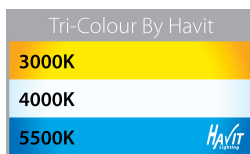

DIMENSIONS

OPTIONAL SPIKE

HV1607

COLOUR TEMPERATURE

IP RATING

APPROVALS

Product Ordering

IMAGE	PART NUMBER	COLOURTEMP	LUMENS	INPUT	BEAM ANGLE	INCLUDED LED
	HV1615T-BLK-240V	3000K	700lm	240V AC	120°	Tri-Colour 9w E27 LED
		4000K	720lm			
5500K	740lm					
	HV1615T-BLK-12V	3000K	270lm	12v DC	120°	Tri-Colour 5w MR16 LED
		4000K	285lm			
		5500K	300lm			