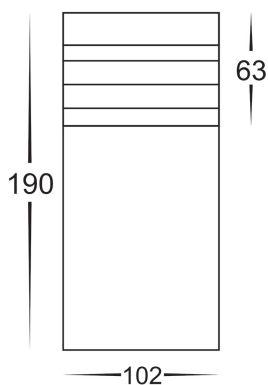

DIMENSIONS

OPTIONAL SPIKE

HV1607

COLOUR TEMPERATURE

IP RATING

APPROVALS

Product Ordering

IMAGE	PART NUMBER	COLOURTEMP	LUMENS	INPUT	BEAM ANGLE	INCLUDED LED
	HV1615T-SS316-240V	3000K	700lm	240V AC	120°	Tri-Colour 9w E27 LED
		4000K	720lm			
5500K	740lm					
	HV1615T-SS316-12V	3000K	270lm	12v DC	120°	Tri-Colour 5w MR16 LED
		4000K	285lm			
		5500K	300lm			

DIMENSIONS

OPTIONAL SPIKE

HV1607

COLOUR TEMPERATURE

IP RATING

APPROVALS

Product Ordering

IMAGE	PART NUMBER	COLOURTEMP	LUMENS	INPUT	BEAM ANGLE	INCLUDED LED
	HV1615T-BLK-240V	3000K	700lm	240V AC	120°	Tri-Colour 9w E27 LED
		4000K	720lm			
5500K	740lm					
	HV1615T-BLK-12V	3000K	270lm	12v DC	120°	Tri-Colour 5w MR16 LED
		4000K	285lm			
		5500K	300lm			