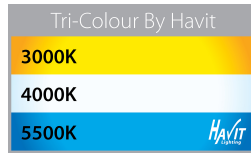

DIMENSIONS

OPTIONAL SPIKE

HV1607

COLOUR TEMPERATURE

IP RATING

APPROVALS

Product Ordering

IMAGE	PART NUMBER	COLOURTEMP	LUMENS	INPUT	BEAM ANGLE	INCLUDED LED
	HV1615T-SS316-240V	3000K	700lm	240V AC	120°	Tri-Colour 9w E27 LED
		4000K	720lm			
5500K	740lm					
	HV1615T-SS316-12V	3000K	270lm	12v DC	120°	Tri-Colour 5w MR16 LED
		4000K	285lm			
		5500K	300lm			