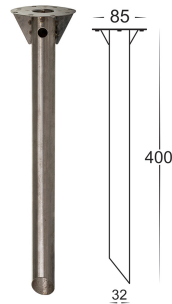

316 Stainless Steel Louvred Bollard Lights

PRODUCT SPECIFICATIONS

Name: Mini Louvre
Material: 316 Stainless Steel
Colour: Stainless Steel
IP Rating: IP54
Lamp Base: E27 or MR16
CRI: ≥80
Wiring: Parallel
Dimmable: No
Warranty: 2 Years Replacement**

DIMENSIONS

OPTIONAL SPIKE

HV1607

COLOUR TEMPERATURE

IP RATING

APPROVALS

Product Ordering

IMAGE	PART NUMBER	COLOURTEMP	LUMENS	INPUT	BEAM ANGLE	INCLUDED LED
	HV1615T-SS316-240V	3000K	700lm	240V AC	120°	Tri-Colour 9w E27 LED
		4000K	720lm			
5500K	740lm					
	HV1615T-SS316-12V	3000K	270lm	12v DC	120°	Tri-Colour 5w MR16 LED
		4000K	285lm			
		5500K	300lm			

Tel: 02 9381 8300
 Fax: 02 9666 8881
 Email: sales@havitt.com.au
 web: www.havitt.com.au

316 Stainless Steel Black Louvred Bollard Lights

PRODUCT SPECIFICATIONS

Name: Mini Louvre
Material: 316 Stainless Steel
Colour: Poly powder coated black
IP Rating: IP54
Lamp Base: E27 or MR16
CRI: ≥80
Wiring: Parallel
Dimmable: No
Warranty: 2 Years Replacement**