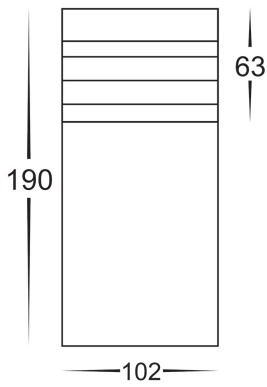

316 Stainless Steel Louvred Bollard Lights

PRODUCT SPECIFICATIONS

Name: Mini Louvre
Material: 316 Stainless Steel
Colour: Stainless Steel
IP Rating: IP54
Lamp Base: E27 or MR16
CRI: ≥80
Wiring: Parallel
Dimmable: No
Warranty: 2 Years Replacement**

DIMENSIONS

OPTIONAL SPIKE

HV1607

COLOUR TEMPERATURE

IP RATING

APPROVALS

Product Ordering

IMAGE	PART NUMBER	COLOURTEMP	LUMENS	INPUT	BEAM ANGLE	INCLUDED LED
	HV1615T-SS316-240V	3000K	700lm	240V AC	120°	Tri-Colour 9w E27 LED
		4000K	720lm			
5500K	740lm					
	HV1615T-SS316-12V	3000K	270lm	12v DC	120°	Tri-Colour 5w MR16 LED
		4000K	285lm			
		5500K	300lm			

DIMENSIONS

OPTIONAL SPIKE

HV1607

COLOUR TEMPERATURE

IP RATING

APPROVALS

Product Ordering

IMAGE	PART NUMBER	COLOURTEMP	LUMENS	INPUT	BEAM ANGLE	INCLUDED LED
	HV1615T-BLK-240V	3000K	700lm	240V AC	120°	Tri-Colour 9w E27 LED
		4000K	720lm			
5500K	740lm					
	HV1615T-BLK-12V	3000K	270lm	12v DC	120°	Tri-Colour 5w MR16 LED
		4000K	285lm			
		5500K	300lm			