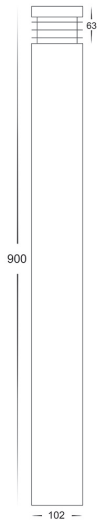

316 Stainless Steel Black Bollard Lights

PRODUCT SPECIFICATIONS

Name: Maxi 900
Material: 316 Stainless Steel
Colour: Poly powder coated black
IP Rating: IP54
Lamp Base: E27 or MR16
CRI: ≥80
Wiring: Parallel
Dimmable: No
Warranty: 2 Years Replacement**

DIMENSIONS

OPTIONAL SPIKE

HV1607

COLOUR TEMPERATURE

IP RATING

APPROVALS

Product Ordering

IMAGE	PART NUMBER	COLOURTEMP	LUMENS	INPUT	BEAM ANGLE	INCLUDED LED
	HV1608T-BLK-240V	3000K	700lm	240V AC	120°	Tri-Colour 9w E27 LED
		4000K	720lm			
5500K	740lm					
	HV1608T-BLK-12V	3000K	270lm	12v DC	120°	Tri-Colour 5w MR16 LED
		4000K	285lm			
		5500K	300lm			

Tel: 02 9381 8300
 Fax: 02 9666 8881
 Email: sales@havitt.com.au
 web: www.havitt.com.au

316 Stainless Steel Bollard Lights

PRODUCT SPECIFICATIONS

Name: Maxi 900
Material: 316 Stainless Steel
Colour: Stainless Steel
IP Rating: IP54
Lamp Base: E27 or MR16
CRI: ≥80
Wiring: Parallel
Dimmable: No
Warranty: 2 Years Replacement**

DIMENSIONS

OPTIONAL SPIKE

HV1607

COLOUR TEMPERATURE

IP RATING

APPROVALS

Product Ordering

IMAGE	PART NUMBER	COLOURTEMP	LUMENS	INPUT	BEAM ANGLE	INCLUDED LED
	HV1608T-SS316-240V	3000K	700lm	240V AC	120°	Tri-Colour 9w E27 LED
		4000K	720lm			
5500K		740lm				
	HV1608T-SS316-12V	3000K	270lm	12v DC	120°	Tri-Colour 5w MR16 LED
		4000K	285lm			
		5500K	300lm			