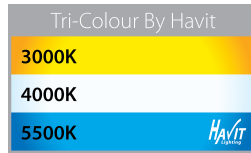

DIMENSIONS

OPTIONAL SPIKE

HV1607

COLOUR TEMPERATURE

IP RATING

APPROVALS

Product Ordering

IMAGE	PART NUMBER	COLOURTEMP	LUMENS	INPUT	BEAM ANGLE	INCLUDED LED
	HV1608T-SS316-240V	3000K	700lm	240V AC	120°	Tri-Colour 9w E27 LED
		4000K	720lm			
5500K		740lm				
	HV1608T-SS316-12V	3000K	270lm	12v DC	120°	Tri-Colour 5w MR16 LED
		4000K	285lm			
		5500K	300lm			