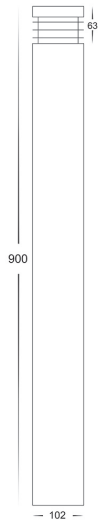

316 Stainless Steel Black Bollard Lights

PRODUCT SPECIFICATIONS

Name: Maxi 900
Material: 316 Stainless Steel
Colour: Poly powder coated black
IP Rating: IP54
Lamp Base: E27 or MR16
CRI: ≥80
Wiring: Parallel
Dimmable: No
Warranty: 2 Years Replacement**

DIMENSIONS

OPTIONAL SPIKE

HV1607

COLOUR TEMPERATURE

IP RATING

APPROVALS

Product Ordering

IMAGE	PART NUMBER	COLOURTEMP	LUMENS	INPUT	BEAM ANGLE	INCLUDED LED
	HV1608T-BLK-240V	3000K	700lm	240V AC	120°	Tri-Colour 9w E27 LED
		4000K	720lm			
5500K	740lm					
	HV1608T-BLK-12V	3000K	270lm	12v DC	120°	Tri-Colour 5w MR16 LED
		4000K	285lm			
		5500K	300lm			

DIMENSIONS

OPTIONAL SPIKE

HV1607

COLOUR TEMPERATURE

IP RATING

APPROVALS

Product Ordering

IMAGE	PART NUMBER	COLOURTEMP	LUMENS	INPUT	BEAM ANGLE	INCLUDED LED
	HV1608T-SS316-240V	3000K	700lm	240V AC	120°	Tri-Colour 9w E27 LED
		4000K	720lm			
5500K		740lm				
	HV1608T-SS316-12V	3000K	270lm	12v DC	120°	Tri-Colour 5w MR16 LED
		4000K	285lm			
		5500K	300lm			