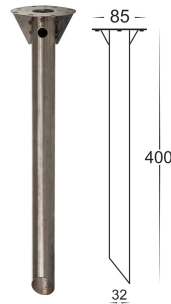

316 Stainless Steel Black Bollard Lights

PRODUCT SPECIFICATIONS

Name: Maxi 900
Material: 316 Stainless Steel
Colour: Poly powder coated black
IP Rating: IP54
Lamp Base: E27 or MR16
CRI: ≥80
Wiring: Parallel
Dimmable: No
Warranty: 2 Years Replacement**

DIMENSIONS

OPTIONAL SPIKE

HV1607

COLOUR TEMPERATURE

IP RATING

APPROVALS

Product Ordering

IMAGE	PART NUMBER	COLOURTEMP	LUMENS	INPUT	BEAM ANGLE	INCLUDED LED
	HV1608T-BLK-240V	3000K	700lm	240V AC	120°	Tri-Colour 9w E27 LED
		4000K	720lm			
5500K	740lm					
	HV1608T-BLK-12V	3000K	270lm	12v DC	120°	Tri-Colour 5w MR16 LED
		4000K	285lm			
		5500K	300lm			

Tel: 02 9381 8300
 Fax: 02 9666 8881
 Email: sales@havitt.com.au
 web: www.havitt.com.au

316 Stainless Steel Bollard Lights

PRODUCT SPECIFICATIONS

Name: Maxi 900
Material: 316 Stainless Steel
Colour: Stainless Steel
IP Rating: IP54
Lamp Base: E27 or MR16
CRI: ≥80
Wiring: Parallel
Dimmable: No
Warranty: 2 Years Replacement**

DIMENSIONS

OPTIONAL SPIKE

HV1607

COLOUR TEMPERATURE

IP RATING

APPROVALS

Product Ordering

IMAGE	PART NUMBER	COLOURTEMP	LUMENS	INPUT	BEAM ANGLE	INCLUDED LED
	HV1608T-SS316-240V	3000K	700lm	240V AC	120°	Tri-Colour 9w E27 LED
		4000K	720lm			
5500K		740lm				
	HV1608T-SS316-12V	3000K	270lm	12v DC	120°	Tri-Colour 5w MR16 LED
		4000K	285lm			
		5500K	300lm			