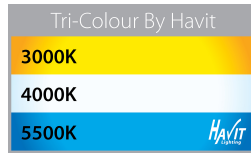

DIMENSIONS

OPTIONAL SPIKE

HV1607

COLOUR TEMPERATURE

IP RATING

APPROVALS

Product Ordering

IMAGE	PART NUMBER	COLOURTEMP	LUMENS	INPUT	BEAM ANGLE	INCLUDED LED
	HV1608T-BLK-240V	3000K	700lm	240V AC	120°	Tri-Colour 9w E27 LED
		4000K	720lm			
5500K	740lm					
	HV1608T-BLK-12V	3000K	270lm	12v DC	120°	Tri-Colour 5w MR16 LED
		4000K	285lm			
		5500K	300lm			