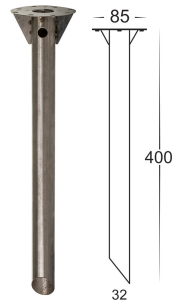

316 Stainless Steel Bollard Lights

PRODUCT SPECIFICATIONS

Name: Mini
Material: 316 Stainless Steel
Colour: Stainless Steel
IP Rating: IP54
Lamp Base: E27 or MR16
CRI: ≥80
Wiring: Parallel
Dimmable: No
Warranty: 2 Years Replacement**

DIMENSIONS

OPTIONAL SPIKE

HV1607

COLOUR TEMPERATURE

IP RATING

APPROVALS

Product Ordering

IMAGE	PART NUMBER	COLOURTEMP	LUMENS	INPUT	BEAM ANGLE	INCLUDED LED
	HV1605T-SS316-240V	3000K	700lm	240V AC	120°	Tri-Colour 9w E27 LED
		4000K	720lm			
5500K	740lm					
	HV1605T-SS316-12V	3000K	270lm	12v DC	120°	Tri-Colour 5w MR16 LED
		4000K	285lm			
		5500K	300lm			

Tel: 02 9381 8300
 Fax: 02 9666 8881
 Email: sales@havitt.com.au
 web: www.havitt.com.au

PRODUCT SPECIFICATIONS

Name: Mini
Material: 316 Stainless Steel
Colour: Poly powder coated black
IP Rating: IP54
Lamp Base: E27 or MR16
CRI: ≥80
Wiring: Parallel
Dimmable: No
Warranty: 2 Years Replacement**

DIMENSIONS

OPTIONAL SPIKE

HV1607

COLOUR TEMPERATURE

IP RATING

APPROVALS

Product Ordering

IMAGE	PART NUMBER	COLOURTEMP	LUMENS	INPUT	BEAM ANGLE	INCLUDED LED
	HV1605T-BLK-240V	3000K	700lm	240V AC	120°	Tri-Colour 9w E27 LED
		4000K	720lm			
5500K	740lm					
	HV1605T-BLK-12V	3000K	270lm	12v DC	120°	Tri-Colour 5w MR16 LED
		4000K	285lm			
		5500K	300lm			