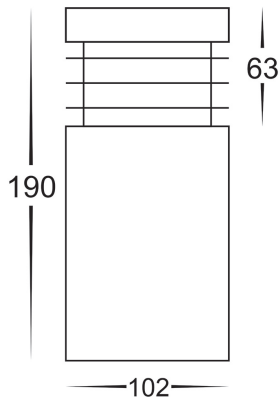

316 Stainless Steel Bollard Lights

PRODUCT SPECIFICATIONS

Name: Mini
Material: 316 Stainless Steel
Colour: Stainless Steel
IP Rating: IP54
Lamp Base: E27 or MR16
CRI: ≥80
Wiring: Parallel
Dimmable: No
Warranty: 2 Years Replacement**

DIMENSIONS

OPTIONAL SPIKE

HV1607

COLOUR TEMPERATURE

IP RATING

APPROVALS

Product Ordering

IMAGE	PART NUMBER	COLOURTEMP	LUMENS	INPUT	BEAM ANGLE	INCLUDED LED
	HV1605T-SS316-240V	3000K	700lm	240V AC	120°	Tri-Colour 9w E27 LED
		4000K	720lm			
5500K	740lm					
	HV1605T-SS316-12V	3000K	270lm	12v DC	120°	Tri-Colour 5w MR16 LED
		4000K	285lm			
		5500K	300lm			

DIMENSIONS

OPTIONAL SPIKE

HV1607

COLOUR TEMPERATURE

IP RATING

APPROVALS

Product Ordering

IMAGE	PART NUMBER	COLOURTEMP	LUMENS	INPUT	BEAM ANGLE	INCLUDED LED
	HV1605T-BLK-240V	3000K	700lm	240V AC	120°	Tri-Colour 9w E27 LED
		4000K	720lm			
5500K	740lm					
	HV1605T-BLK-12V	3000K	270lm	12v DC	120°	Tri-Colour 5w MR16 LED
		4000K	285lm			
		5500K	300lm			