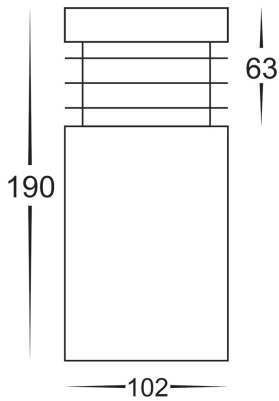

316 Stainless Steel Bollard Lights

PRODUCT SPECIFICATIONS

Name: Mini
Material: 316 Stainless Steel
Colour: Stainless Steel
IP Rating: IP54
Lamp Base: E27 or MR16
CRI: ≥80
Wiring: Parallel
Dimmable: No
Warranty: 2 Years Replacement**

DIMENSIONS

OPTIONAL SPIKE

HV1607

COLOUR TEMPERATURE

IP RATING

APPROVALS

Product Ordering

IMAGE	PART NUMBER	COLOURTEMP	LUMENS	INPUT	BEAM ANGLE	INCLUDED LED
	HV1605T-SS316-240V	3000K	700lm	240V AC	120°	Tri-Colour 9w E27 LED
		4000K	720lm			
5500K	740lm					
	HV1605T-SS316-12V	3000K	270lm	12v DC	120°	Tri-Colour 5w MR16 LED
		4000K	285lm			
		5500K	300lm			

DIMENSIONS

OPTIONAL SPIKE

HV1607

COLOUR TEMPERATURE

IP RATING

APPROVALS

Product Ordering

IMAGE	PART NUMBER	COLOURTEMP	LUMENS	INPUT	BEAM ANGLE	INCLUDED LED
	HV1605T-BLK-240V	3000K	700lm	240V AC	120°	Tri-Colour 9w E27 LED
		4000K	720lm			
5500K	740lm					
	HV1605T-BLK-12V	3000K	270lm	12v DC	120°	Tri-Colour 5w MR16 LED
		4000K	285lm			
		5500K	300lm			