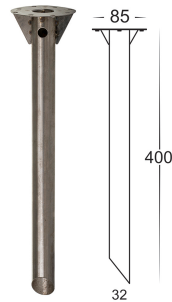

OPTIONAL SPIKE

HV1607