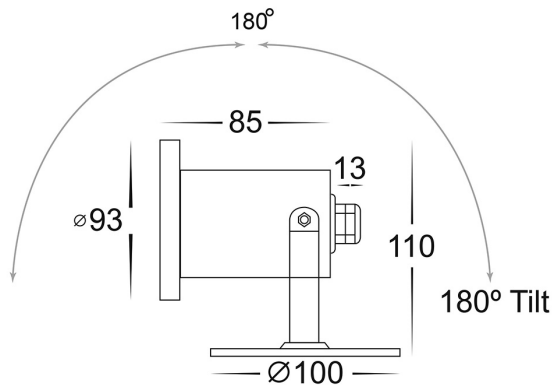

316 Stainless Steel Pond Light

PRODUCT SPECIFICATIONS

Name: Onder
Material: 316 Stainless Steel
Colour: Stainless Steel
IP Rating: IP68
Lamp Base: MR16
CRI: ≥80
Cable Length: 6000mm
Installation Depth: Up to 1000mm
Wiring: Parallel
Dimmable: No
Warranty: 2 Years Replacement**

DIMENSIONS

Compatible with
Tri-Colour 9in1
3w, 5w, 7w
12v or 24v LED Globe

COLOUR TEMPERATURE

IP RATING

APPROVALS

Product Ordering

IMAGE	PART NUMBER	COLOURTEMP	LUMENS	INPUT	BEAM ANGLE	INCLUDED LED
	HV1491T	3000K 4000K 5500K	270lm 285lm 300lm	12v DC	120°	 Tri-Colour 5w MR16 LED