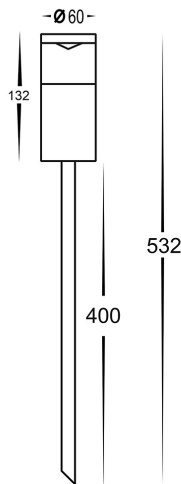

Aluminium Black Garden Spike Light

PRODUCT SPECIFICATIONS

- Name:** Highlite
- Material:** Aluminium
- Colour:** Poly powder coated black
- IP Rating:** IP65
- Lamp Base:** MR16
- CRI:** ≥80
- Cable Length:** 2000mm
- Wiring:** Parallel
- Dimmable:** No
- Warranty:** 2 Years Replacement**

DIMENSIONS

Compatible with
Tri-Colour 9in1
3w, 5w, 7w
12v or 24v LED Globe

COLOUR TEMPERATURE

IP RATING

APPROVALS

Product Ordering

IMAGE	PART NUMBER	COLOURTEMP	LUMENS	INPUT	BEAM ANGLE	INCLUDED LED
	HV1489T-BLK	3000K 4000K 5500K	270lm 285lm 300lm	12v DC	120°	 Tri-Colour 5w MR16 LED

Tel: 02 9381 8300
Fax: 02 9666 8881
Email: sales@havit.com.au
web: www.havit.com.au

Aluminium Titanium Garden Spike Light

PRODUCT SPECIFICATIONS

- Name:** Highlite
- Material:** Aluminium
- Colour:** Titanium
- IP Rating:** IP65
- Lamp Base:** MR16
- CRI:** ≥80
- Cable Length:** 2000mm
- Wiring:** Parallel
- Dimmable:** No
- Warranty:** 2 Years Replacement**

DIMENSIONS

Compatible with
Tri-Colour 9in1
3w, 5w, 7w
12v or 24v LED Globe

COLOUR TEMPERATURE

IP RATING

APPROVALS

Product Ordering

IMAGE	PART NUMBER	COLOURTEMP	LUMENS	INPUT	BEAM ANGLE	INCLUDED LED
	HV1489T-TTM	3000K 4000K 5500K	270lm 285lm 300lm	12v DC	120°	Tri-Colour 5w MR16 LED