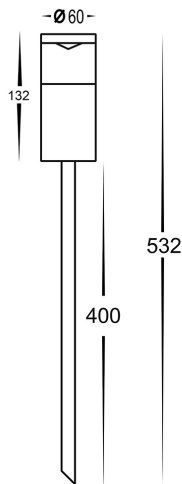

Aluminium Black Garden Spike Light

PRODUCT SPECIFICATIONS

- Name:** Highlite
- Material:** Aluminium
- Colour:** Poly powder coated black
- IP Rating:** IP65
- Lamp Base:** MR16
- CRI:** ≥80
- Cable Length:** 2000mm
- Wiring:** Parallel
- Dimmable:** No
- Warranty:** 2 Years Replacement**

DIMENSIONS

Compatible with
Tri-Colour 9in1
3w, 5w, 7w
12v or 24v LED Globe

COLOUR TEMPERATURE

IP RATING

APPROVALS

Product Ordering

IMAGE	PART NUMBER	COLOURTEMP	LUMENS	INPUT	BEAM ANGLE	INCLUDED LED
	HV1489T-BLK	3000K 4000K 5500K	270lm 285lm 300lm	12v DC	120°	 Tri-Colour 5w MR16 LED

Tel: 02 9381 8300
Fax: 02 9666 8881
Email: sales@havit.com.au
web: www.havit.com.au

Aluminium Titanium Garden Spike Light

PRODUCT SPECIFICATIONS

- Name:** Highlite
- Material:** Aluminium
- Colour:** Titanium
- IP Rating:** IP65
- Lamp Base:** MR16
- CRI:** ≥80
- Cable Length:** 2000mm
- Wiring:** Parallel
- Dimmable:** No
- Warranty:** 2 Years Replacement**

DIMENSIONS

Compatible with
Tri-Colour 9in1
3w, 5w, 7w
12v or 24v LED Globe

COLOUR TEMPERATURE

IP RATING

APPROVALS

Product Ordering

IMAGE	PART NUMBER	COLOURTEMP	LUMENS	INPUT	BEAM ANGLE	INCLUDED LED
	HV1489T-TTM	3000K 4000K 5500K	270lm 285lm 300lm	12v DC	120°	Tri-Colour 5w MR16 LED