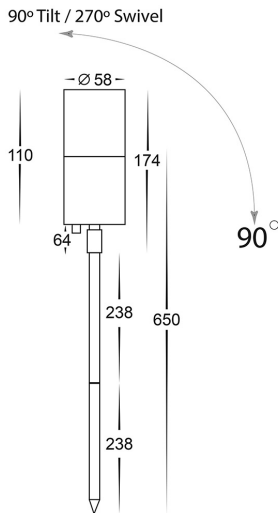

## PRODUCT SPECIFICATIONS

- Name:** Tivah
- Material:** Aluminium
- Colour:** Titanium
- IP Rating:** IP65
- Lamp Base:** MR16
- CRI:** ≥80
- Cable Length:** 2000mm
- Wiring:** Parallel
- Dimmable:** No
- Warranty:** 2 Years Replacement\*\*

## DIMENSIONS

Compatible with  
Tri-Colour 9in1  
3w, 5w, 7w  
12v or 24v LED G

## Product Ordering

| IMAGE   | PART NUMBER    | COLOURTEMP              | LUMENS                  | INPUT  | BEAM ANGLE | INCLUDED LED   |
|---|----------------|-------------------------|-------------------------|--------|------------|--|
|  | <b>HV1487T</b> | 3000K<br>4000K<br>5500K | 270lm<br>285lm<br>300lm | 12v DC | 120°       |  <b>Tri-Colour</b><br>5w MR16 LED |