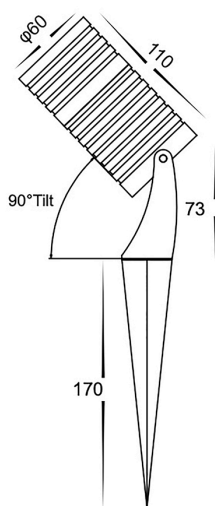

Aluminium Black LED Garden Spike Light

PRODUCT SPECIFICATIONS

Name: Nova
Material: Aluminium
Colour: Poly powder coated black
IP Rating: IP65
Lamp Base: MR16
CRI: ≥80
Cable Length: 2000mm
Wiring: Parallel
Dimmable: No
Warranty: 2 Years Replacement**

DIMENSIONS

Compatible with
Tri-Colour 9in1
 3w, 5w, 7w
 12v or 24v LED Globe

COLOUR TEMPERATURE

IP RATING

APPROVALS

Product Ordering

IMAGE	PART NUMBER	COLOURTEMP	LUMENS	INPUT	BEAM ANGLE	INCLUDED LED
	HV1462T-BLK	3000K 4000K 5500K	270lm 285lm 300lm	12v DC	120°	Tri-Colour 5w MR16 LED

Tel: 02 9381 8300
 Fax: 02 9666 8881
 Email: sales@havitt.com.au
 web: www.havit.com.au

316 Stainless Steel LED Garden Spike Light

PRODUCT SPECIFICATIONS

Name: Nova
Material: 316 Stainless Steel
Colour: Stainless Steel
IP Rating: IP65
Lamp Base: MR16
CRI: ≥80
Cable Length: 2000mm
Wiring: Parallel
Dimmable: No
Warranty: 2 Years Replacement**

DIMENSIONS

Compatible with
Tri-Colour 9in1
3w, 5w, 7w
12v or 24v LED Globe

COLOUR TEMPERATURE

IP RATING

APPROVALS

Product Ordering

IMAGE	PART NUMBER	COLOURTEMP	LUMENS	INPUT	BEAM ANGLE	INCLUDED LED
	HV1462T-SS316	3000K 4000K 5500K	270lm 285lm 300lm	12v DC	120°	Tri-Colour 5w MR16 LED