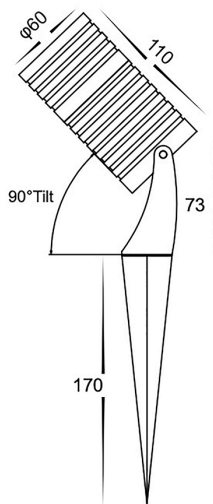

Aluminium Black LED Garden Spike Light

PRODUCT SPECIFICATIONS

Name: Nova
Material: Aluminium
Colour: Poly powder coated black
IP Rating: IP65
Lamp Base: MR16
CRI: ≥80
Cable Length: 2000mm
Wiring: Parallel
Dimmable: No
Warranty: 2 Years Replacement**

DIMENSIONS

Compatible with
Tri-Colour 9in1
 3w, 5w, 7w
 12v or 24v LED Globe

COLOUR TEMPERATURE

IP RATING

APPROVALS

Product Ordering

IMAGE	PART NUMBER	COLOURTEMP	LUMENS	INPUT	BEAM ANGLE	INCLUDED LED
	HV1462T-BLK	3000K 4000K 5500K	270lm 285lm 300lm	12v DC	120°	Tri-Colour 5w MR16 LED

Tel: 02 9381 8300
 Fax: 02 9666 8881
 Email: sales@havitt.com.au
 web: www.havit.com.au

316 Stainless Steel LED Garden Spike Light

PRODUCT SPECIFICATIONS

Name: Nova
Material: 316 Stainless Steel
Colour: Stainless Steel
IP Rating: IP65
Lamp Base: MR16
CRI: ≥80
Cable Length: 2000mm
Wiring: Parallel
Dimmable: No
Warranty: 2 Years Replacement**

DIMENSIONS

Compatible with
Tri-Colour 9in1
3w, 5w, 7w
12v or 24v LED Globe

COLOUR TEMPERATURE

IP RATING

APPROVALS

Product Ordering

IMAGE	PART NUMBER	COLOURTEMP	LUMENS	INPUT	BEAM ANGLE	INCLUDED LED
	HV1462T-SS316	3000K 4000K 5500K	270lm 285lm 300lm	12v DC	120°	Tri-Colour 5w MR16 LED