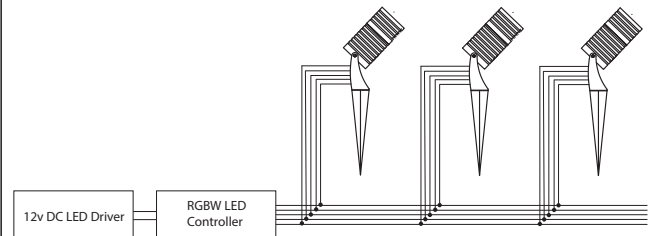

Nova RGBW LED Garden Spike Light

Product Specifications

Name	Nova	
Material	316 Stainless Steel	Aluminium
Colour	Stainless Steel	Black
IP Rating	IP65	
Lamp Base	Built in LED	
CRI:	>80	
Wiring	Parallel	
Dimmable	Yes with Controller	
Warranty	2 Years Replacement	

Dimensions

Sample Wiring Diagram

IMAGE	PART NUMBER	COLOUR TEMP	LUMENS	INPUT VOLTAGE	BEAM ANGLE	INCLUDED LED
	HV1462RGBW-SS316	RGB + 3000k (RGBW)	N/A	12v DC	60°	5w COB LED
	HV1462RGBW-BLK					

Must be used with a suitable 12v DC LED Driver & RGBW LED Controller.