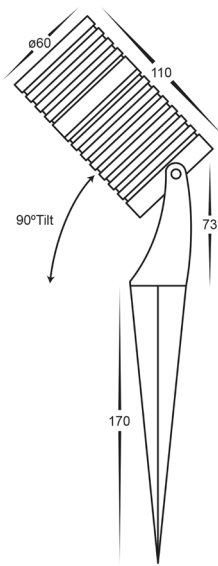

Nova RGBW LED Garden Spike Light

Product Specifications

Name	Nova	
Material	316 Stainless Steel	Aluminium
Colour	Stainless Steel	Black
IP Rating	IP65	
Lamp Base	Built in LED	
CRI:	>80	
Wiring	Parallel	
Dimmable	Yes with Controller	
Warranty	2 Years Replacement	

Dimensions

Sample Wiring Diagram

IMAGE	PART NUMBER	COLOUR TEMP	LUMENS	INPUT VOLTAGE	BEAM ANGLE	INCLUDED LED
	HV1462RGBW-SS316	RGB + 3000k (RGBW)	N/A	12v DC	60°	5w COB LED
	HV1462RGBW-BLK					

Must be used with a suitable 12v DC LED Driver & RGBW LED Controller.