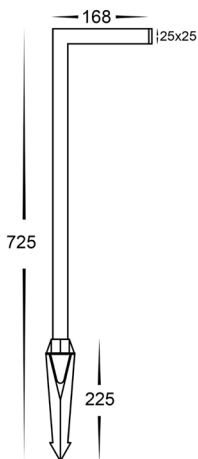

DIMENSIONS

COLOUR TEMP

IP RATING

APPROVAL

IMAGE	PART NUMBER	COLOUR TEMP	LUMENS	INPUT VOLTAGE	BEAM ANGLE	INCLUDED LED
	HV1459T-BLK	3000K 4000K 5500K	500lm 525lm 550lm	12v DC	120°	TRI Colour 7w Built in LED

PRODUCT SPECIFICATIONS

Name	Nedia
Material	316 Stainless Steel
Colour	Stainless Steel
IP Rating	IP54
Lamp Base	Built in LED
CRI:	>80
Wiring	Parallel
Dimmable	No
Warranty	2 Years Replacement

DIMENSIONS

COLOUR TEMP