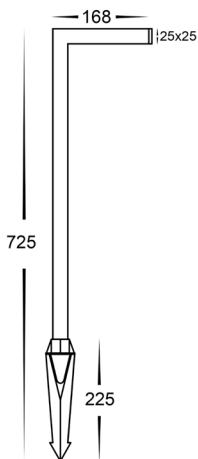

Nedia Outdoor Garden Spike Light

PRODUCT SPECIFICATIONS

Name	Nedia
Material	Aluminium
Colour	Black
IP Rating	IP54
Lamp Base	Built in LED
CRI:	>80
Wiring	Parallel
Dimmable	No
Warranty	2 Years Replacement

DIMENSIONS

COLOUR TEMP

IP RATING

APPROVAL

IMAGE	PART NUMBER	COLOUR TEMP	LUMENS	INPUT VOLTAGE	BEAM ANGLE	INCLUDED LED
	HV1459T-BLK	3000K 4000K 5500K	500lm 525lm 550lm	12v DC	120°	TRI Colour 7w Built in LED

PRODUCT SPECIFICATIONS

Name	Nedia
Material	316 Stainless Steel
Colour	Stainless Steel
IP Rating	IP54
Lamp Base	Built in LED
CRI:	>80
Wiring	Parallel
Dimmable	No
Warranty	2 Years Replacement

DIMENSIONS

COLOUR TEMP

DIMENSIONS

COLOUR TEMP

IP RATING

APPROVAL

IMAGE	PART NUMBER	COLOUR TEMP	LUMENS	INPUT VOLTAGE	BEAM ANGLE	INCLUDED LED
	HV1459T-AB	3000K 4000K 5500K	500lm 525lm 550lm	12v DC	120°	TRI Colour 7w Built in LED

For More Information Contact Havit Lighting