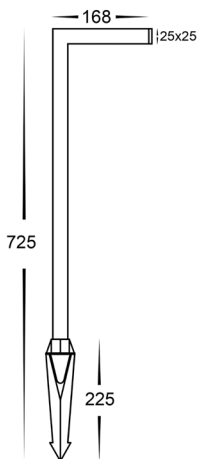

PRODUCT SPECIFICATIONS

Name	Nedia
Material	316 Stainless Steel
Colour	Stainless Steel
IP Rating	IP54
Lamp Base	Built in LED
CRI:	>80
Wiring	Parallel
Dimmable	No
Warranty	2 Years Replacement

DIMENSIONS

COLOUR TEMP

DIMENSIONS

COLOUR TEMP

IP RATING

APPROVAL

IMAGE	PART NUMBER	COLOUR TEMP	LUMENS	INPUT VOLTAGE	BEAM ANGLE	INCLUDED LED
	HV1459T-AB	3000K 4000K 5500K	500lm 525lm 550lm	12v DC	120°	TRI Colour 7w Built in LED

For More Information Contact Havit Lighting